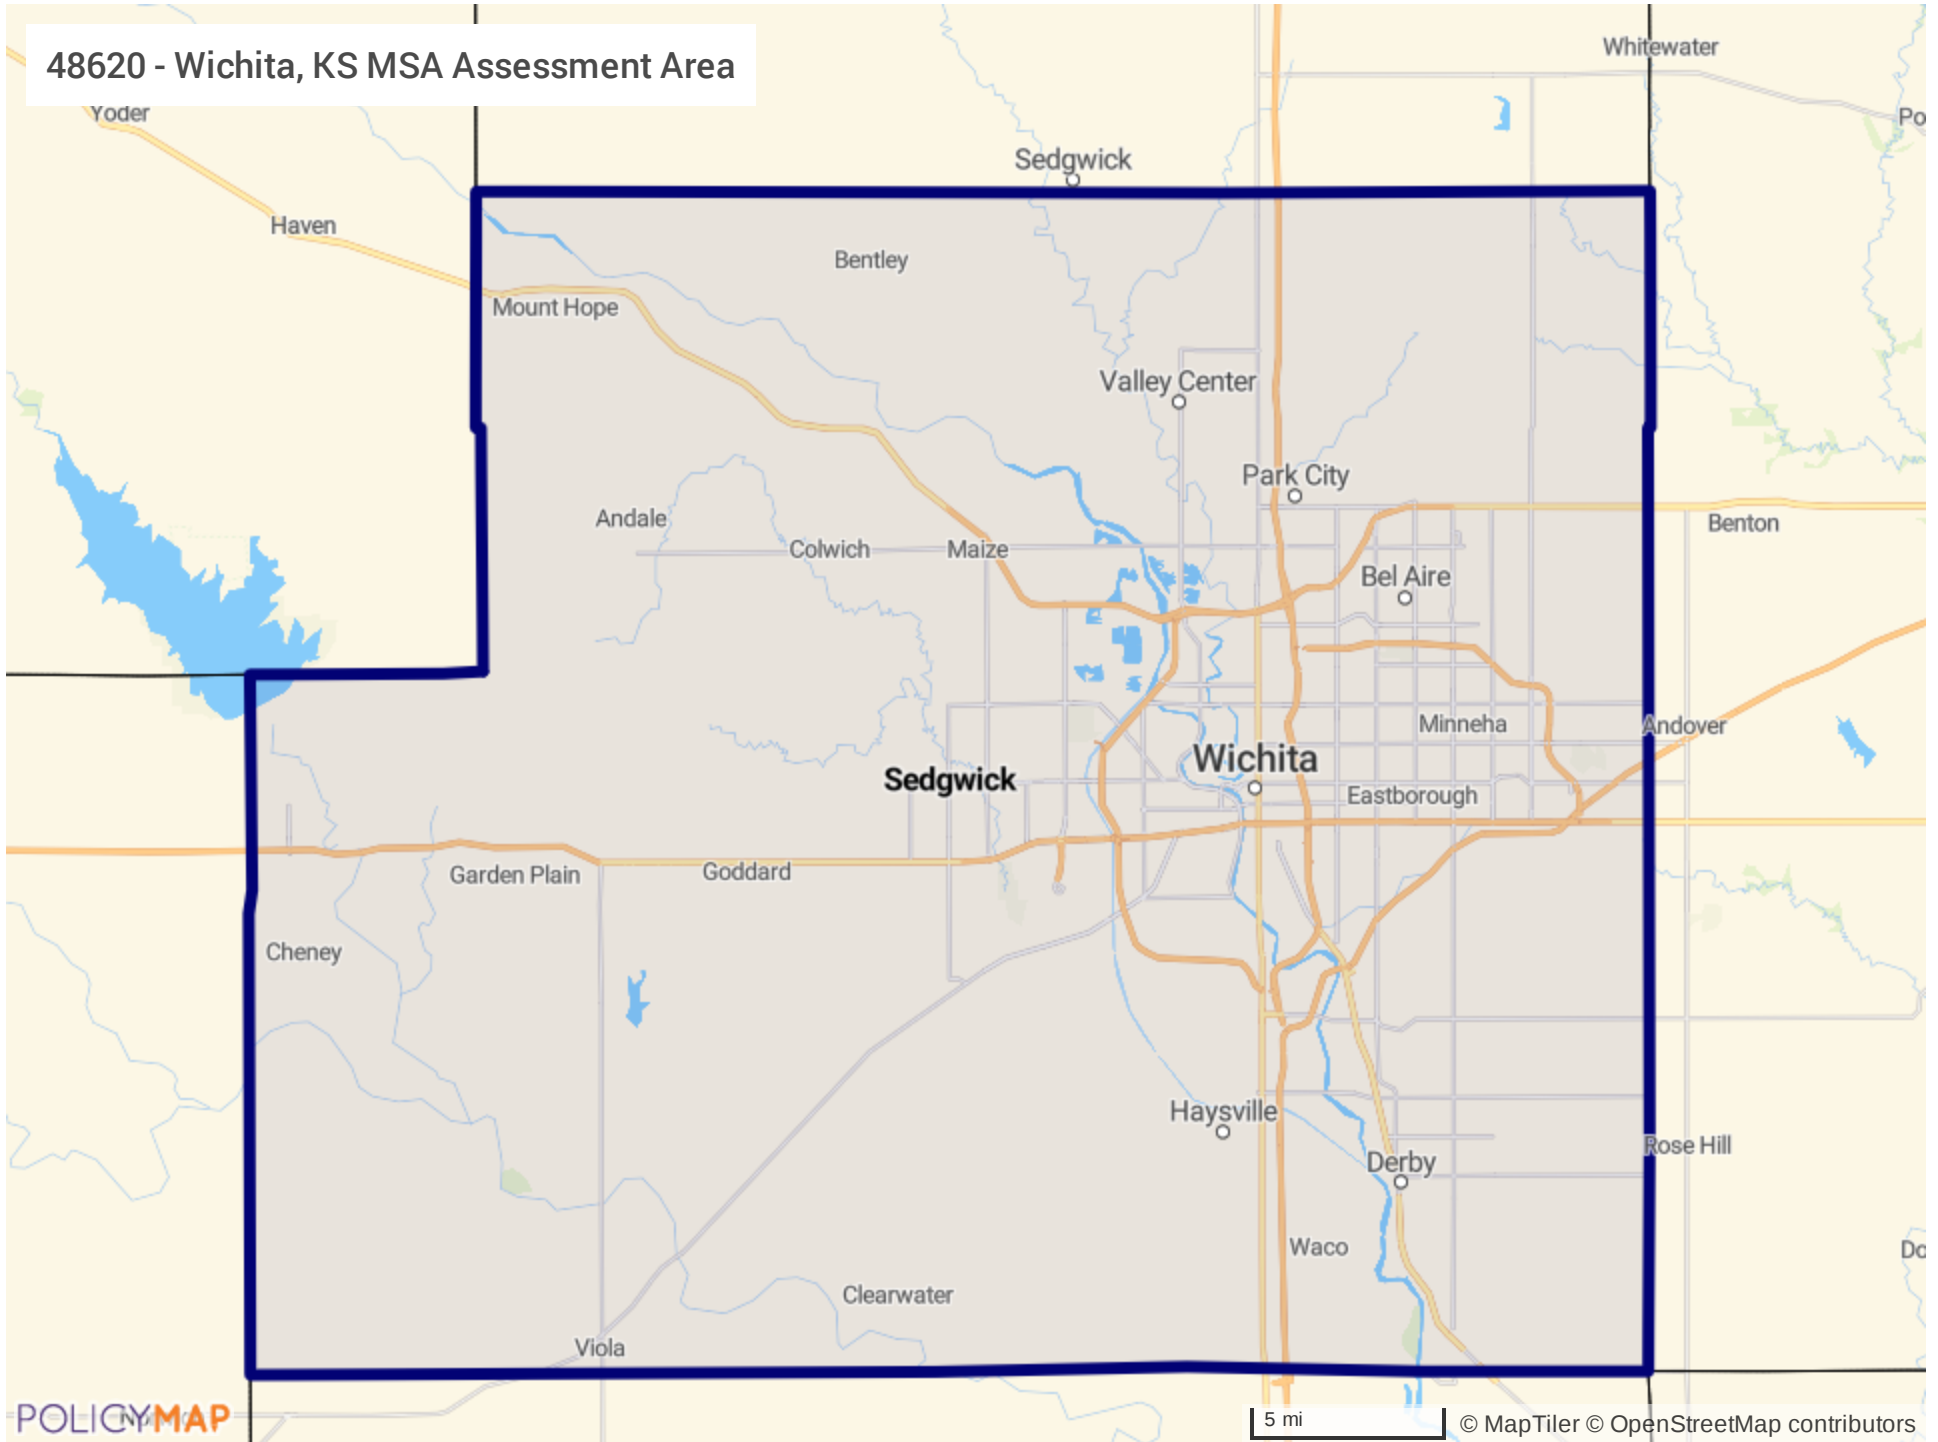

48620 - Wichita, KS MSA Assessment Area