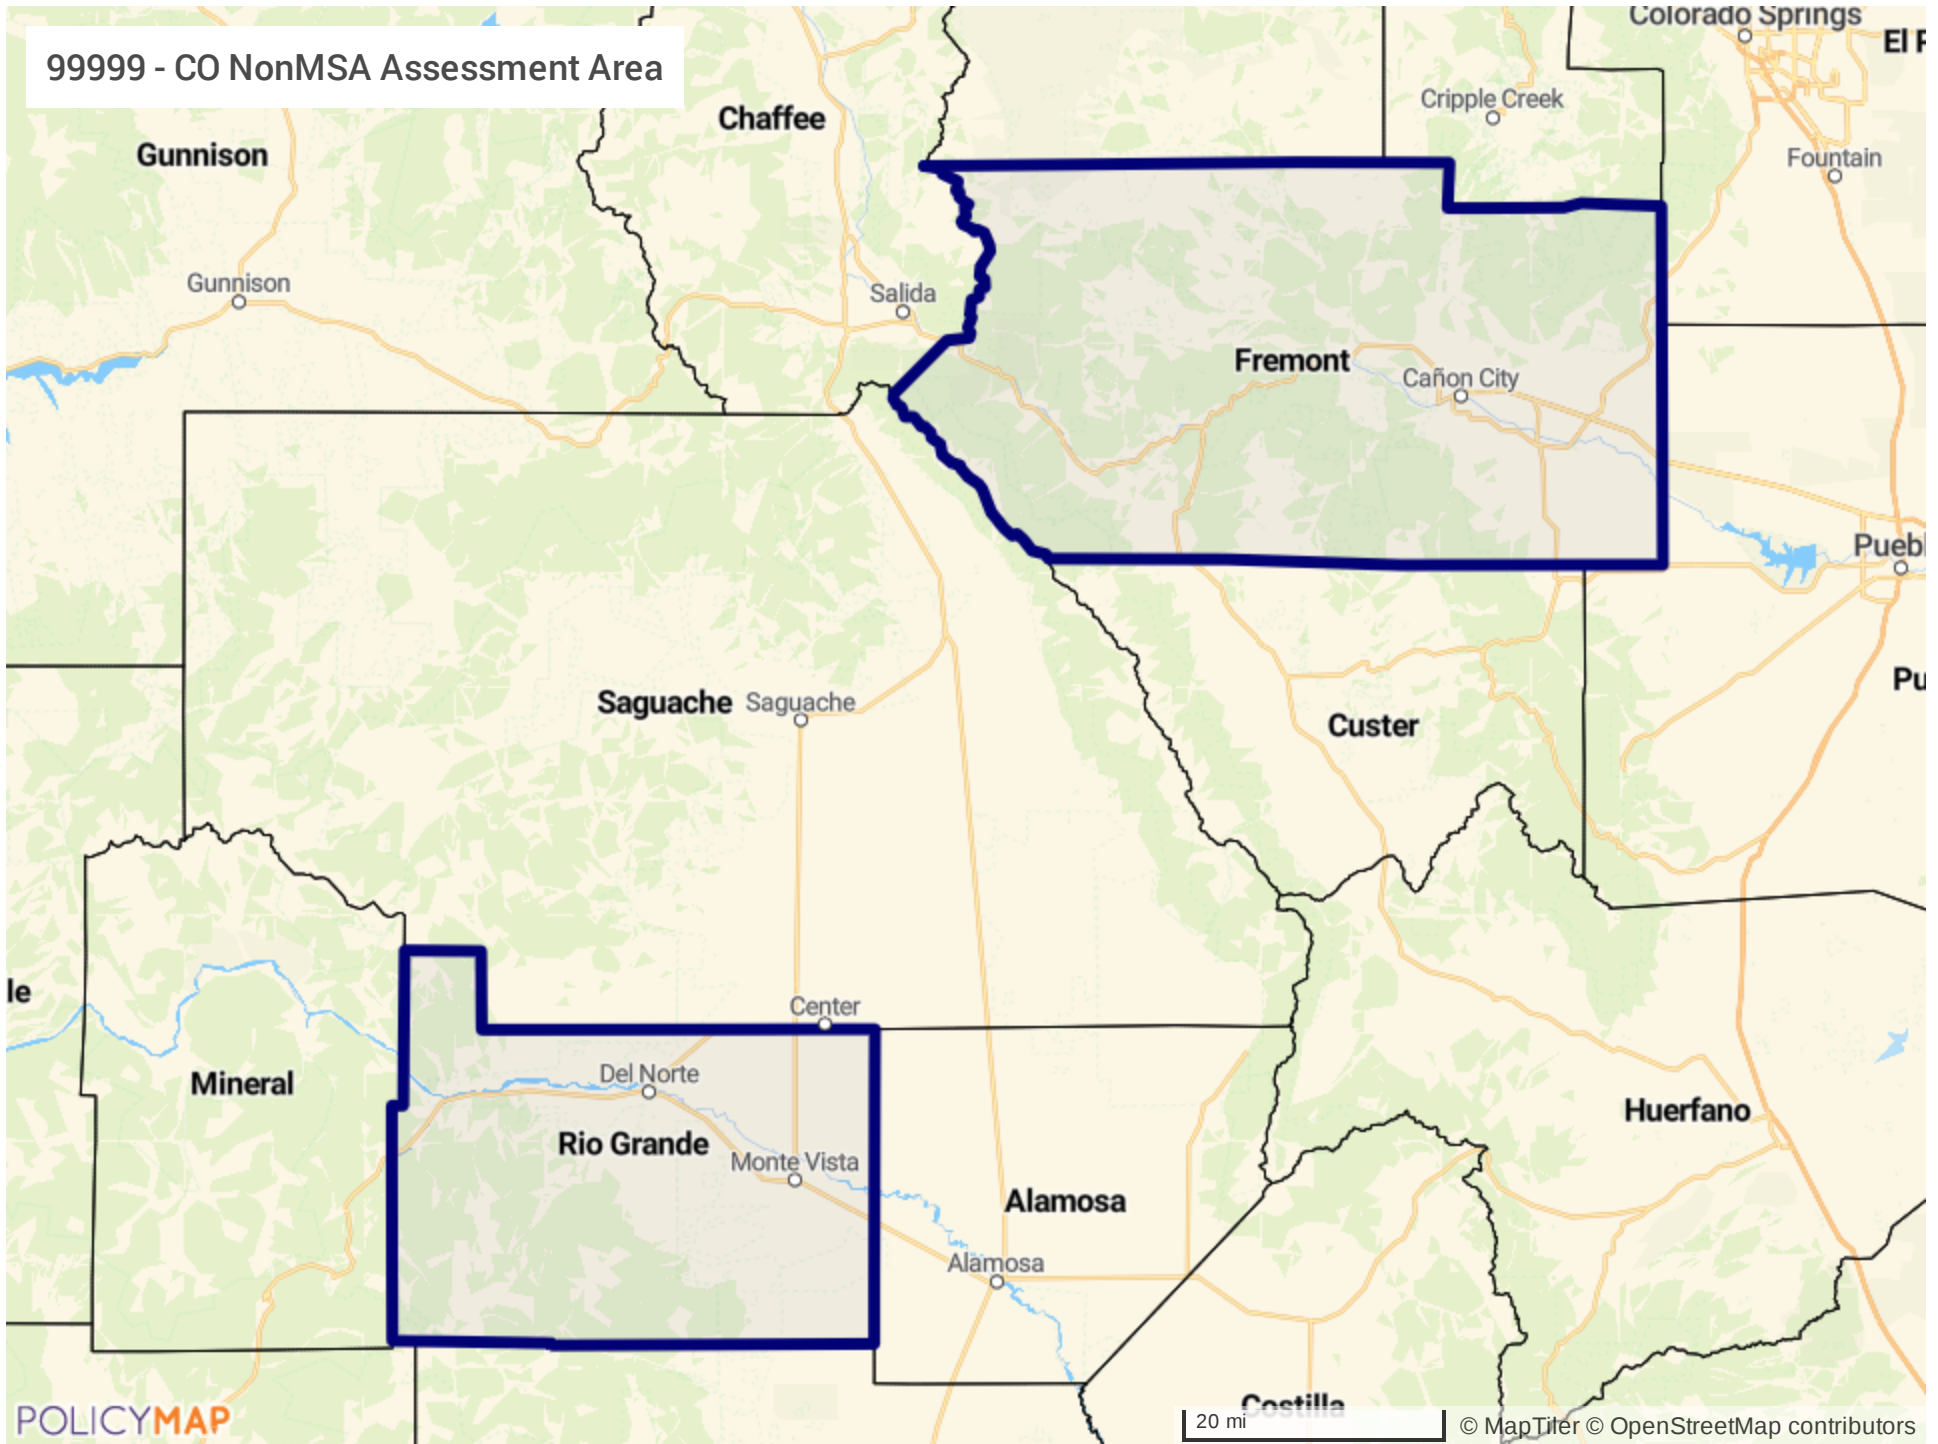

38060 - Phoenix-Mesa-Chandler, AZ MSA - Assessment Area

San Diego County Assessment Area

# Los Angeles County Assessment Area

14500 - Boulder, CO MSA - Assessment Area

19740 - Denver-Aurora-Lakewood, CO MSA - Assessment Area

39380 - Pueblo, CO MSA - Assessment Area

99999 - CO NonMSA Assessment Area

28140 - Kansas City, MO-KS MMSA Assessment Area

29940 - Lawrence, KS MSA Assessment Area

# 31740 - Manhattan, KS MSA Assessment Area

48620 - Wichita, KS MSA Assessment Area

99999 - KS NonMSA Assessment Area

10740 - Albuquerque, NM MSA Assessment Area

29740 - Las Cruces, NM MSA Assessment Area