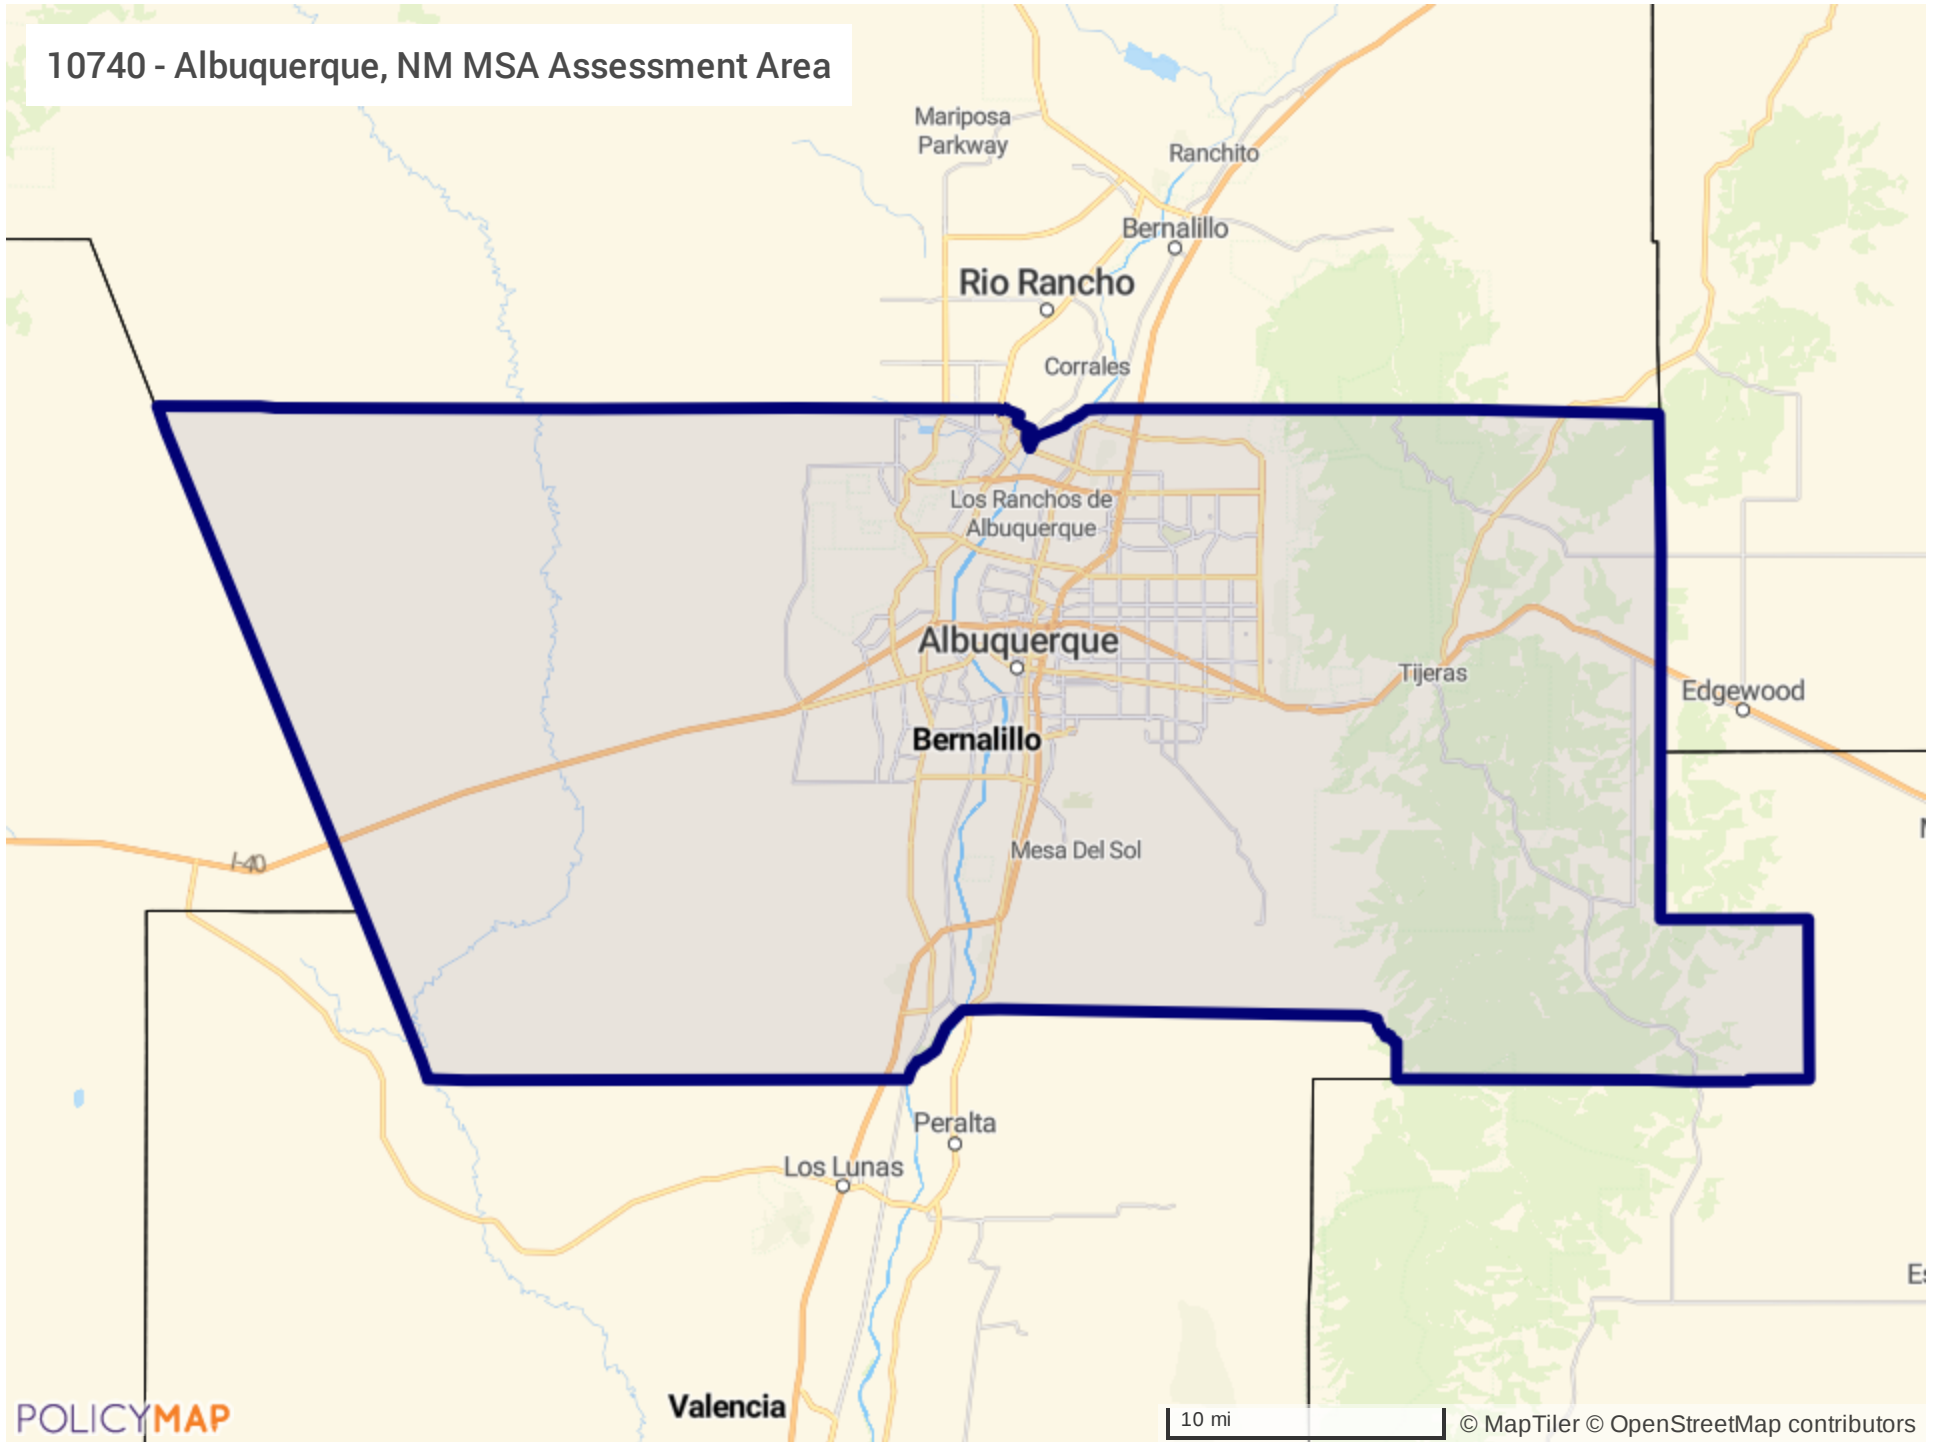

38060 - Phoenix-Mesa-Chandler, AZ MSA - Assessment Area

San Diego County Assessment Area

28140 - Kansas City, MO-KS MMSA Assessment Area

29940 - Lawrence, KS MSA Assessment Area

# 31740 - Manhattan, KS MSA Assessment Area

48620 - Wichita, KS MSA Assessment Area

99999 - KS NonMSA Assessment Area

10740 - Albuquerque, NM MSA Assessment Area

29740 - Las Cruces, NM MSA Assessment Area

a 12420 - Austin-Round Rock-Georgetown, TX MSA Assessment Area

10 mi

© MapTiler © OpenStreetMap contributors

26420 - Houston-The Woodlands-Sugar Land, TX MSA Assessment Area

41700 - San Antonio-New Braunfels, TX MSA Assessment Area