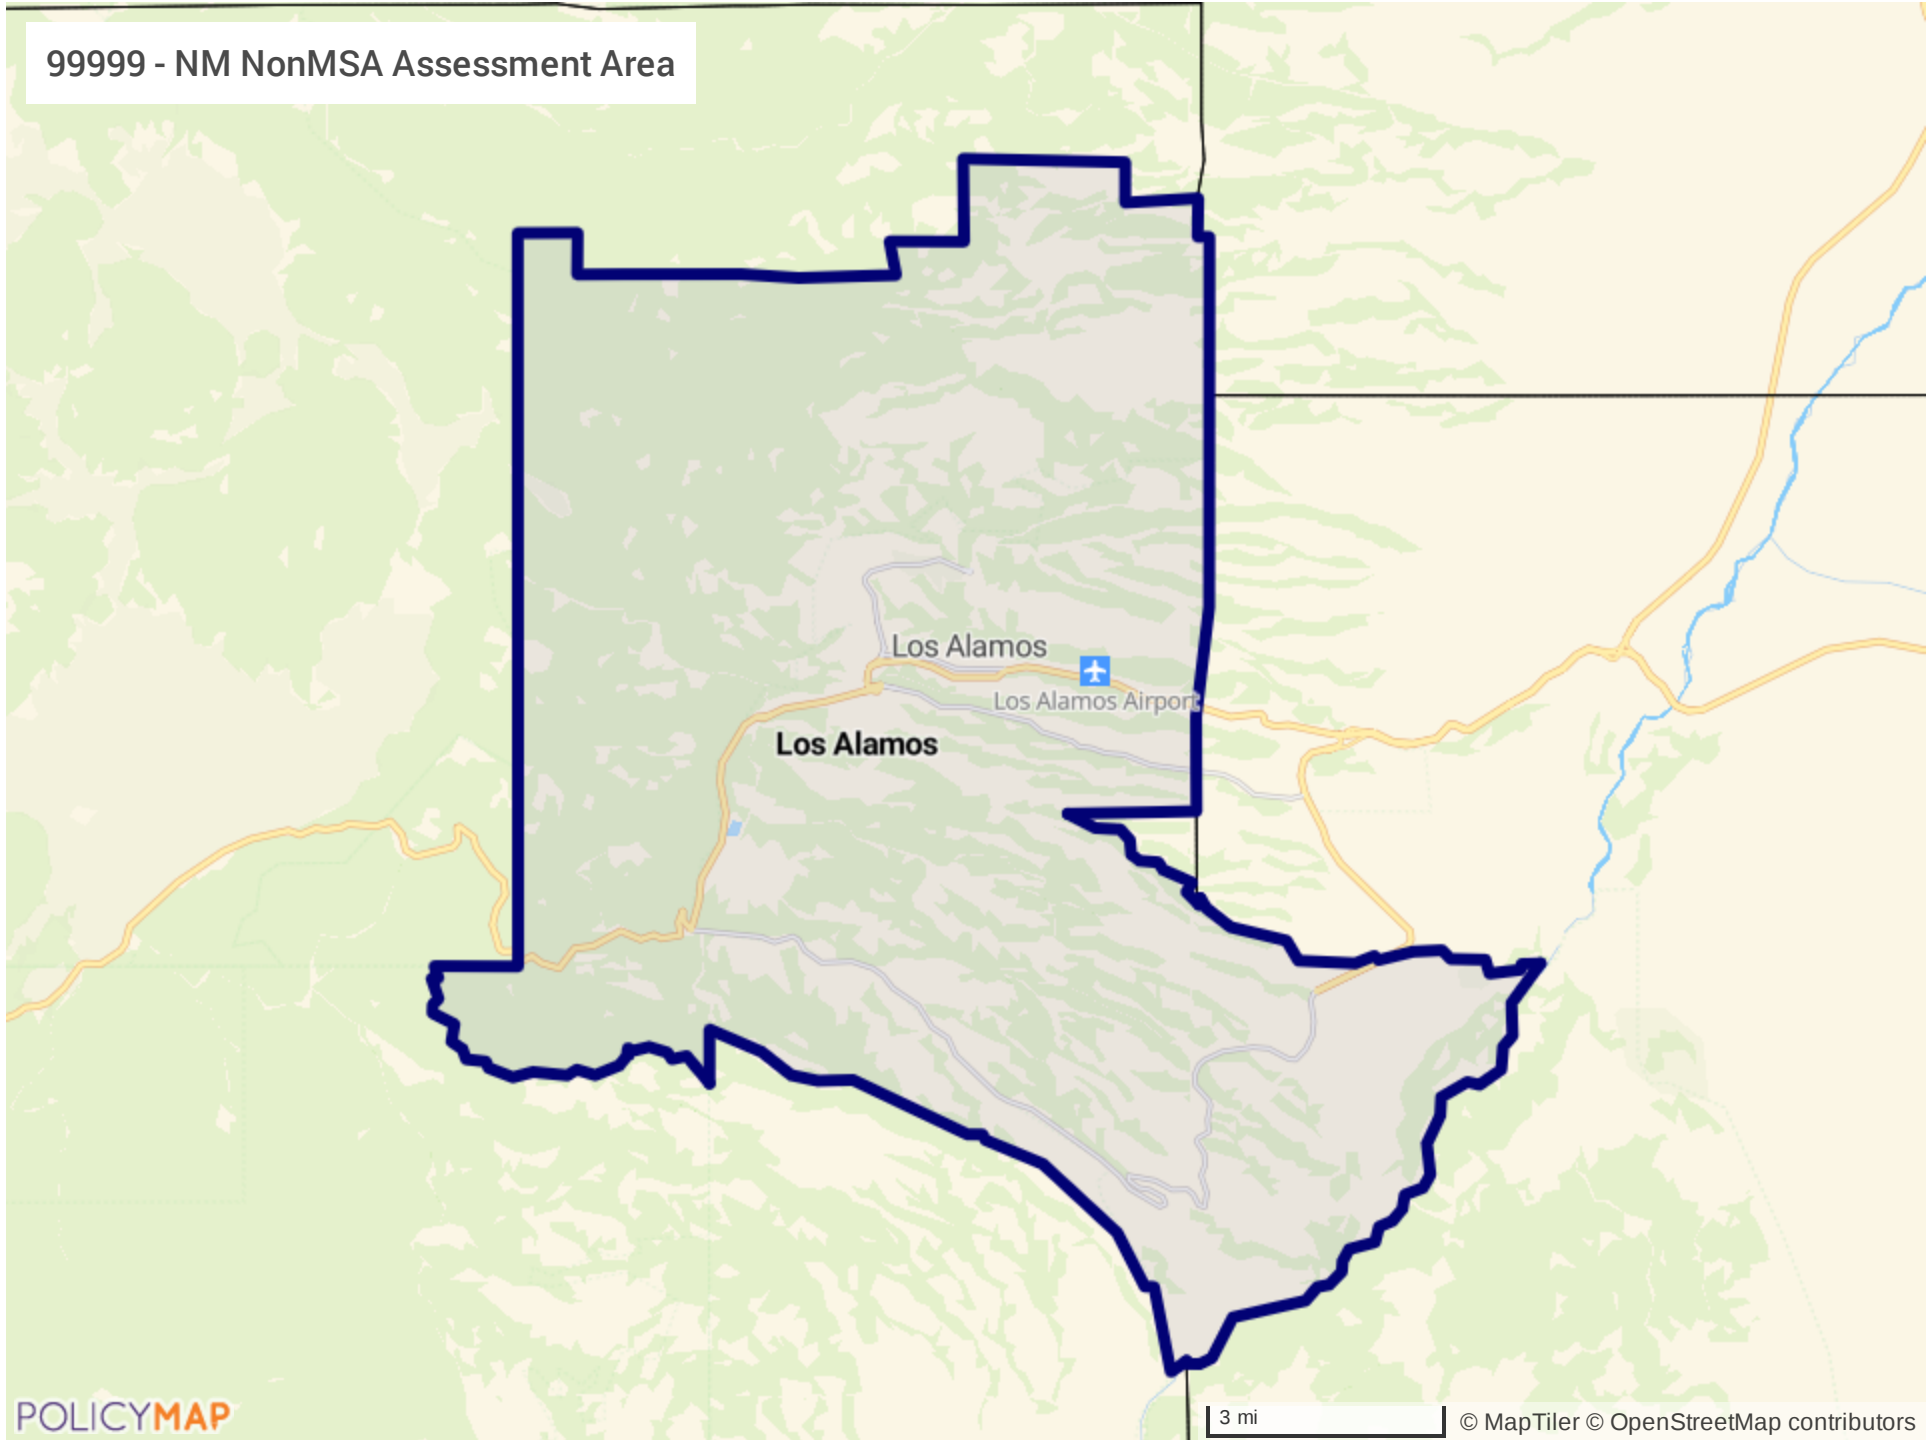

99999 - NM NonMSA Assessment Area