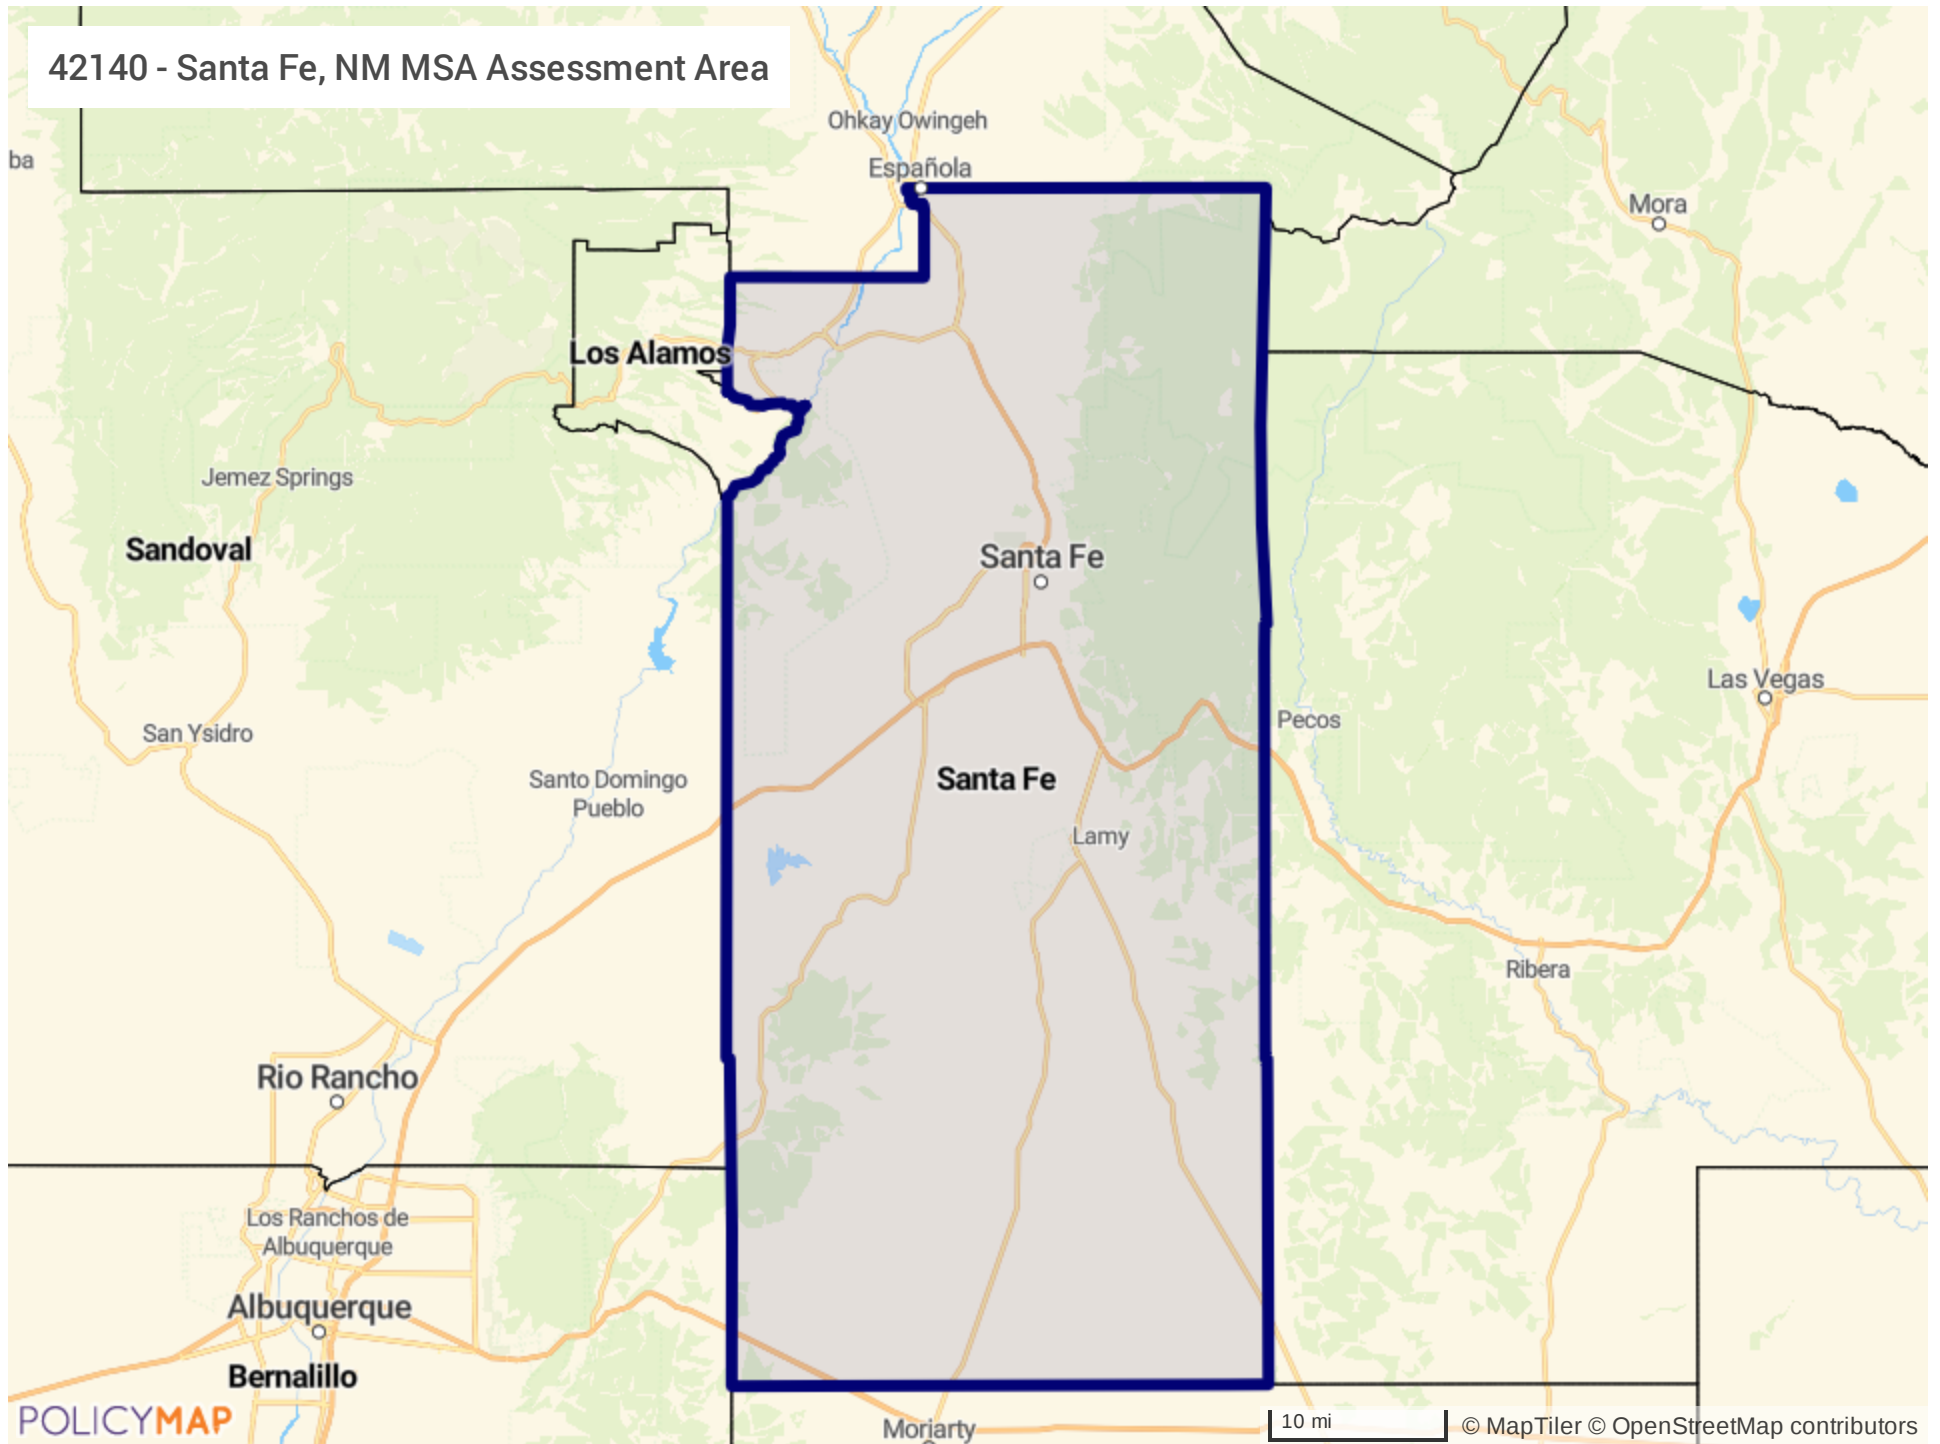

42140 - Santa Fe, NM MSA Assessment Area