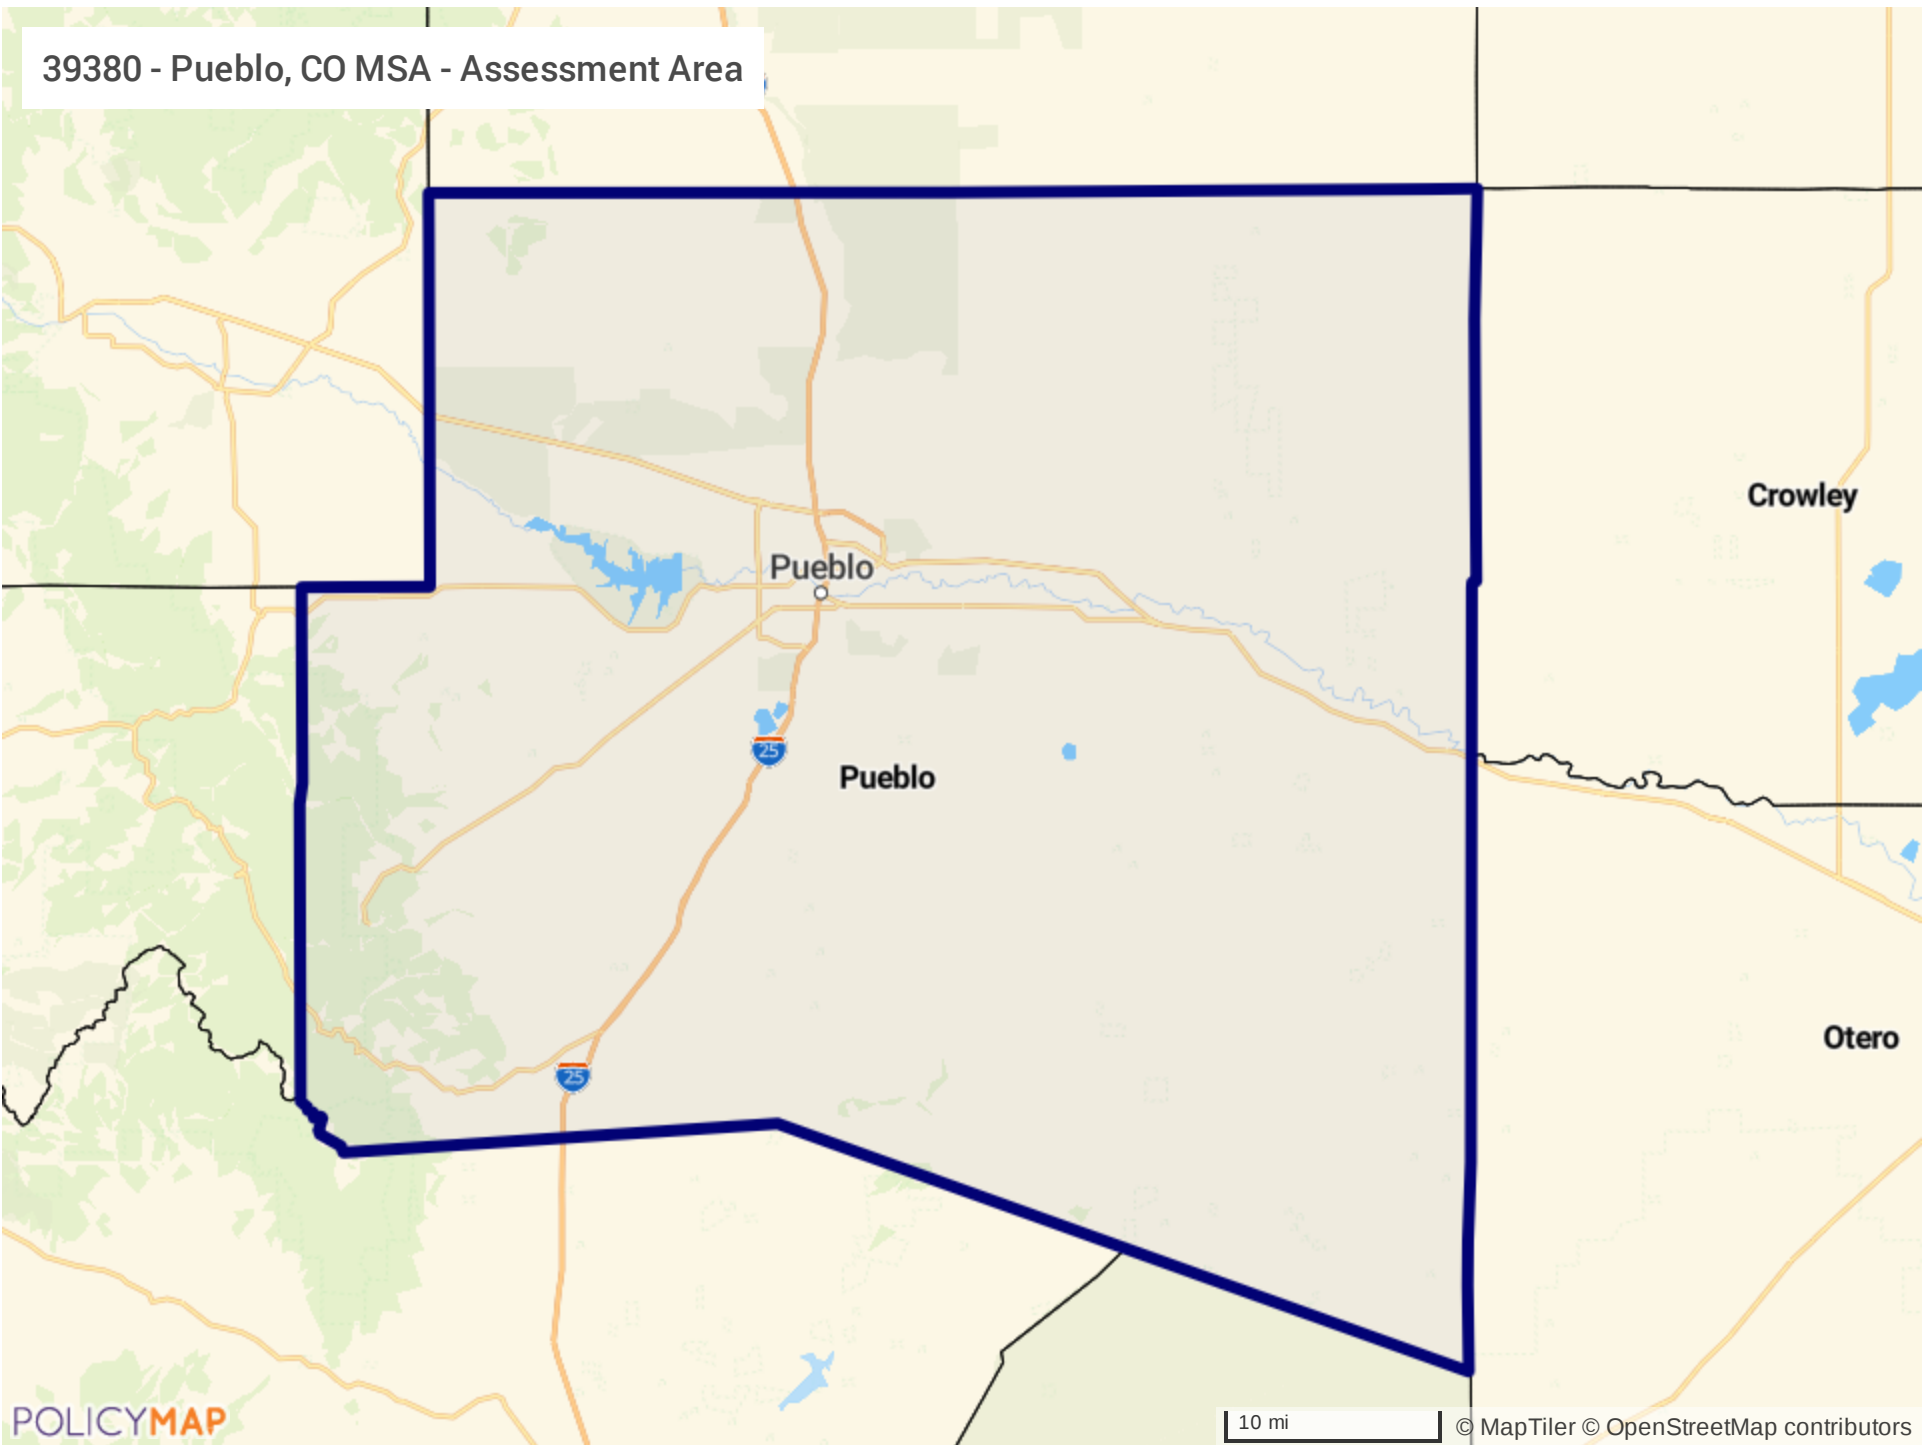

38060 - Phoenix-Mesa-Chandler, AZ MSA - Assessment Area

San Diego County Assessment Area

# Los Angeles County Assessment Area

14500 - Boulder, CO MSA - Assessment Area

19740 - Denver-Aurora-Lakewood, CO MSA - Assessment Area

39380 - Pueblo, CO MSA - Assessment Area

99999 - CO NonMSA Assessment Area

28140 - Kansas City, MO-KS MMSA Assessment Area

29940 - Lawrence, KS MSA Assessment Area

a 12420 - Austin-Round Rock-Georgetown, TX MSA Assessment Area

10 mi

© MapTiler © OpenStreetMap contributors

26420 - Houston-The Woodlands-Sugar Land, TX MSA Assessment Area

41700 - San Antonio-New Braunfels, TX MSA Assessment Area