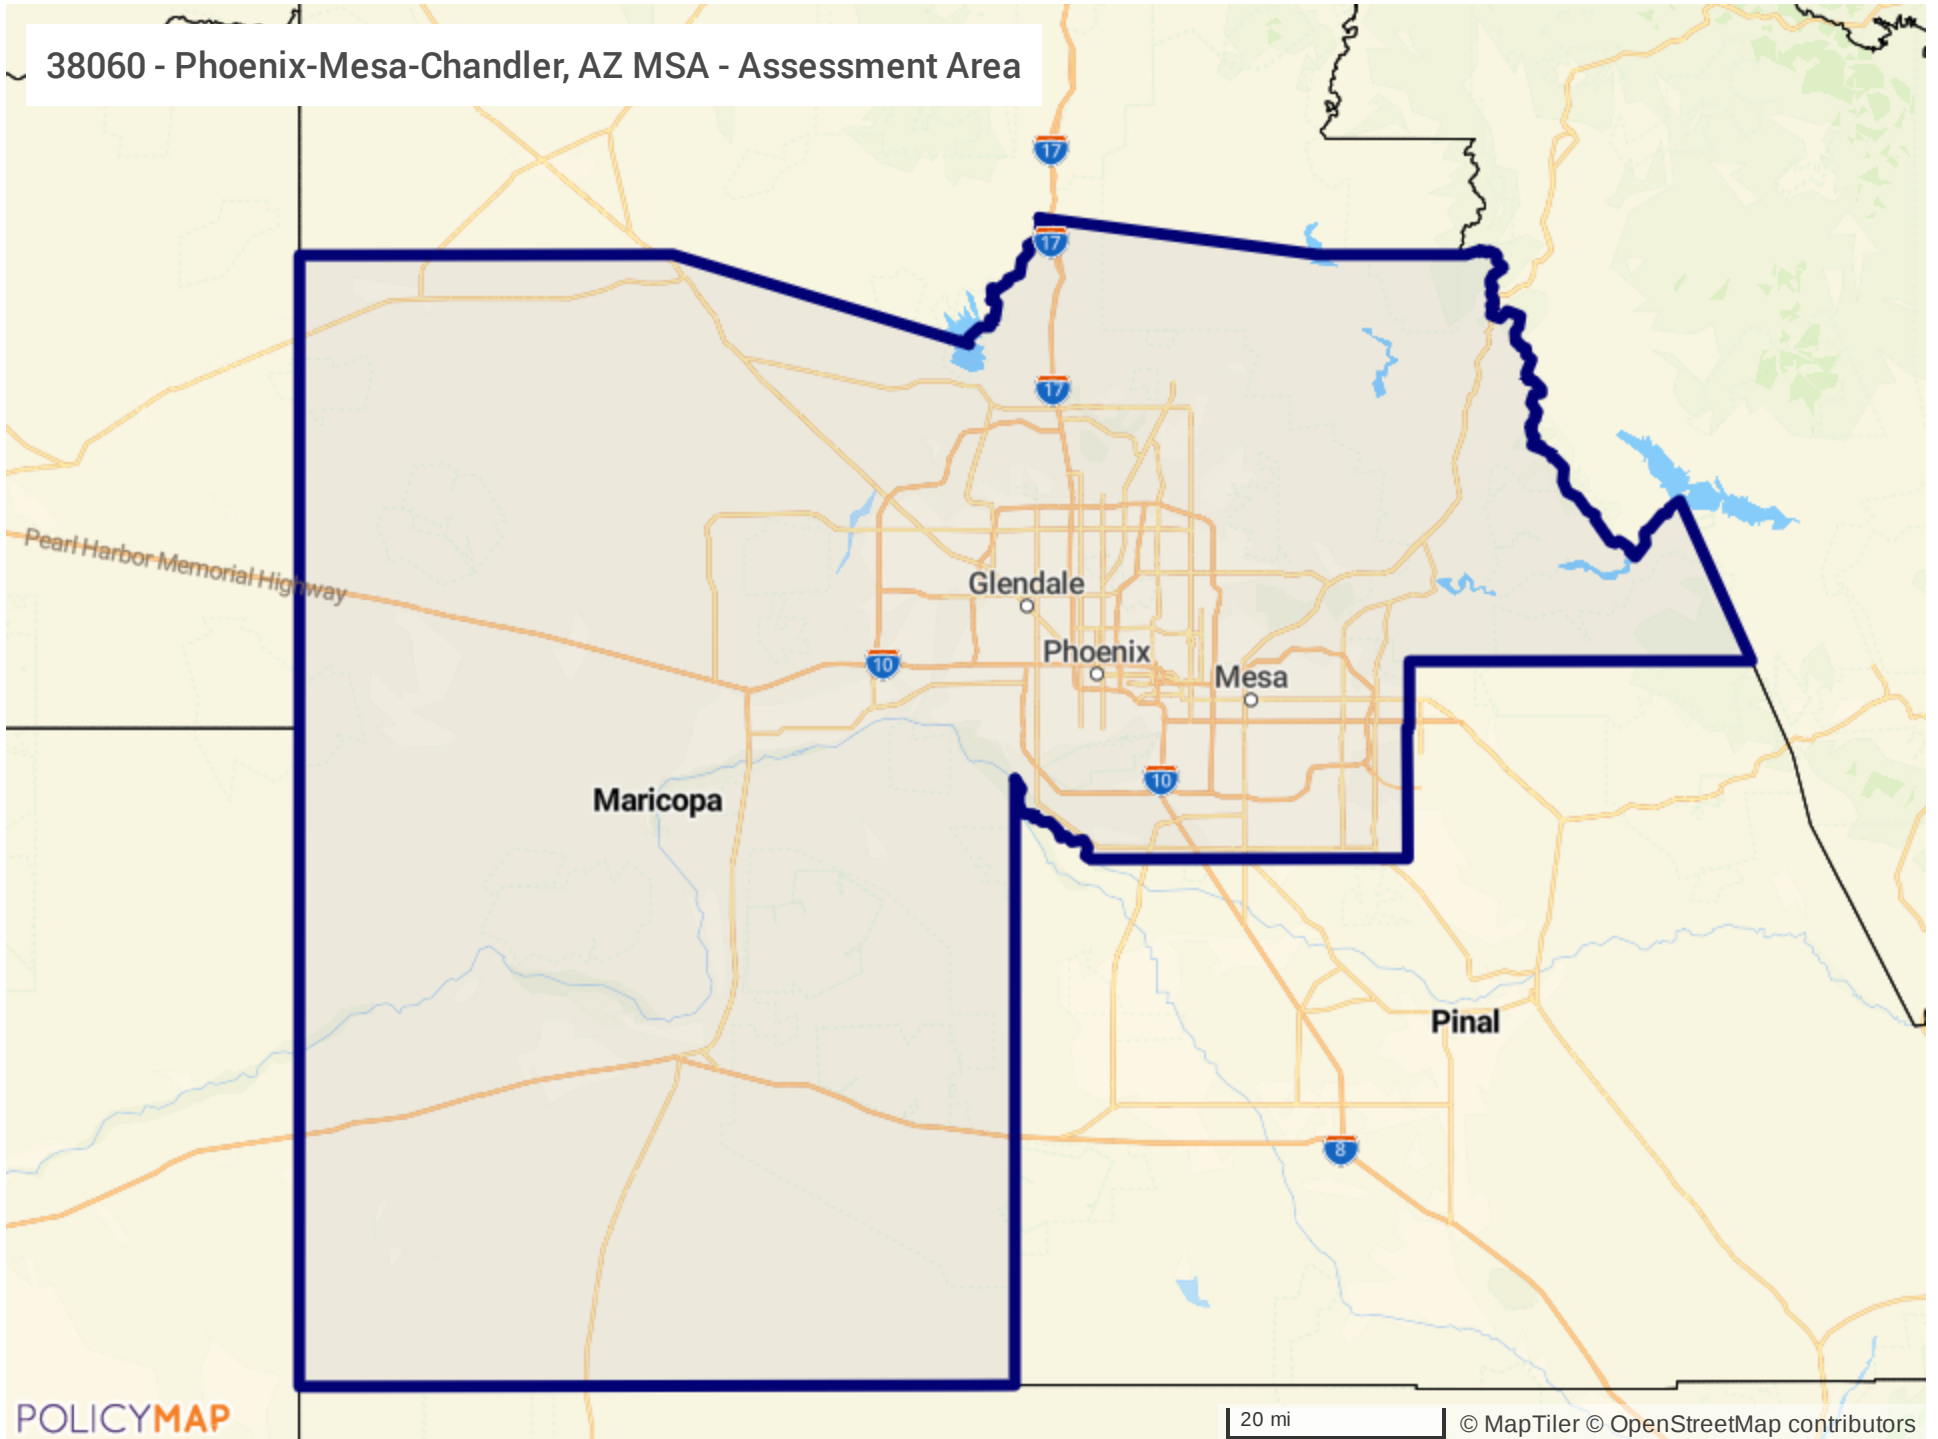

38060 - Phoenix-Mesa-Chandler, AZ MSA - Assessment Area

San Diego County Assessment Area

# Los Angeles County Assessment Area

14500 - Boulder, CO MSA - Assessment Area

19740 - Denver-Aurora-Lakewood, CO MSA - Assessment Area

39380 - Pueblo, CO MSA - Assessment Area

99999 - CO NonMSA Assessment Area

28140 - Kansas City, MO-KS MMSA Assessment Area

29940 - Lawrence, KS MSA Assessment Area

a 12420 - Austin-Round Rock-Georgetown, TX MSA Assessment Area

10 mi

© MapTiler © OpenStreetMap contributors

26420 - Houston-The Woodlands-Sugar Land, TX MSA Assessment Area

41700 - San Antonio-New Braunfels, TX MSA Assessment Area