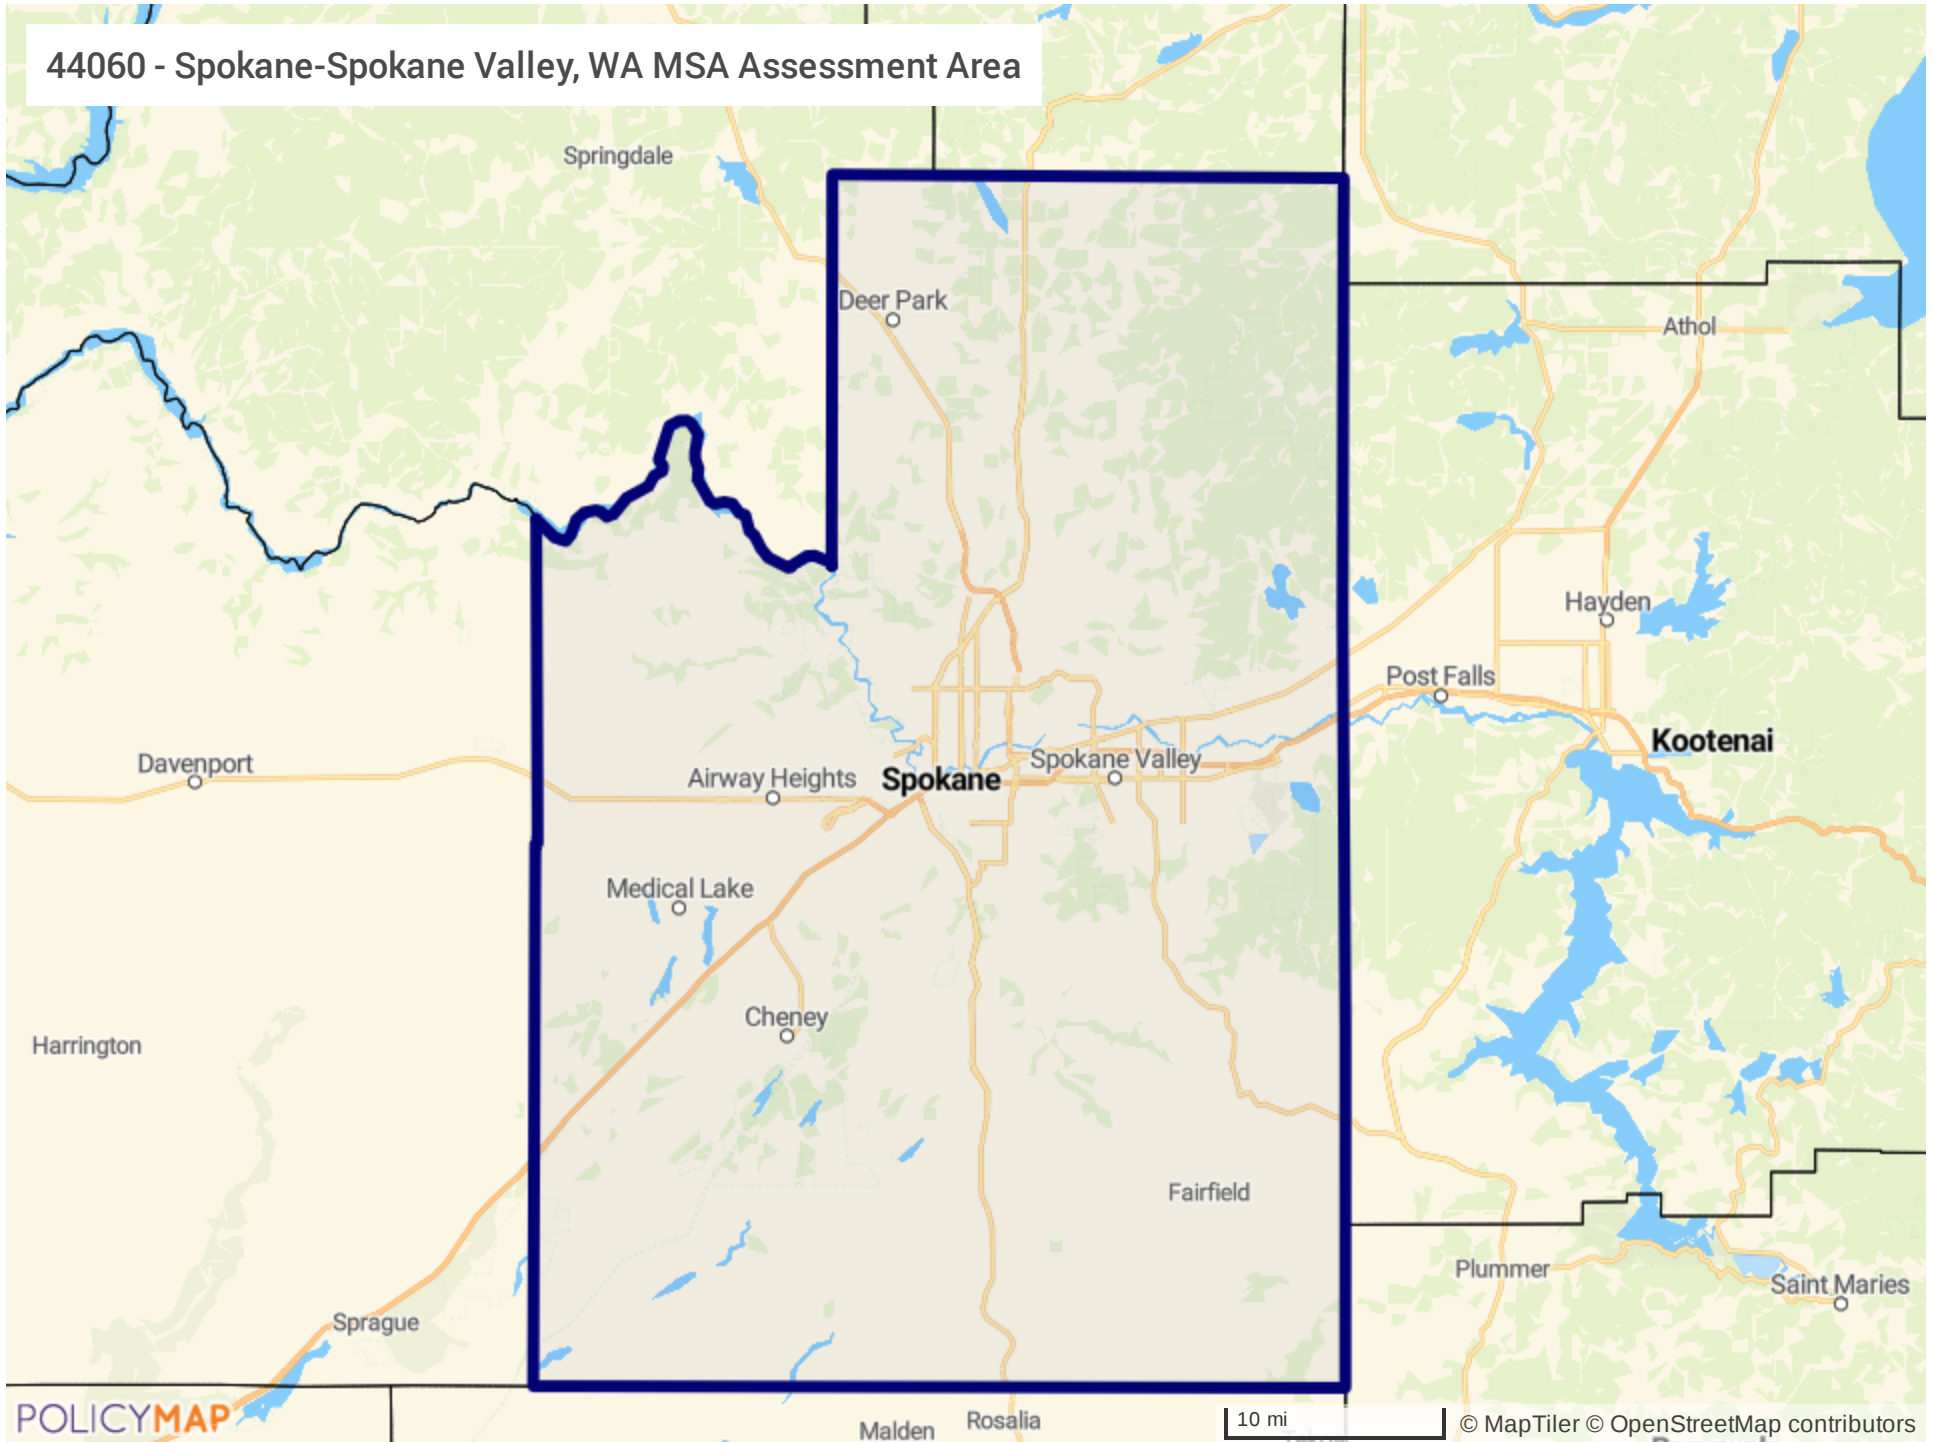

38060 - Phoenix-Mesa-Chandler, AZ MSA - Assessment Area

San Diego County Assessment Area

a 12420 - Austin-Round Rock-Georgetown, TX MSA Assessment Area

10 mi

© MapTiler © OpenStreetMap contributors

26420 - Houston-The Woodlands-Sugar Land, TX MSA Assessment Area

41700 - San Antonio-New Braunfels, TX MSA Assessment Area