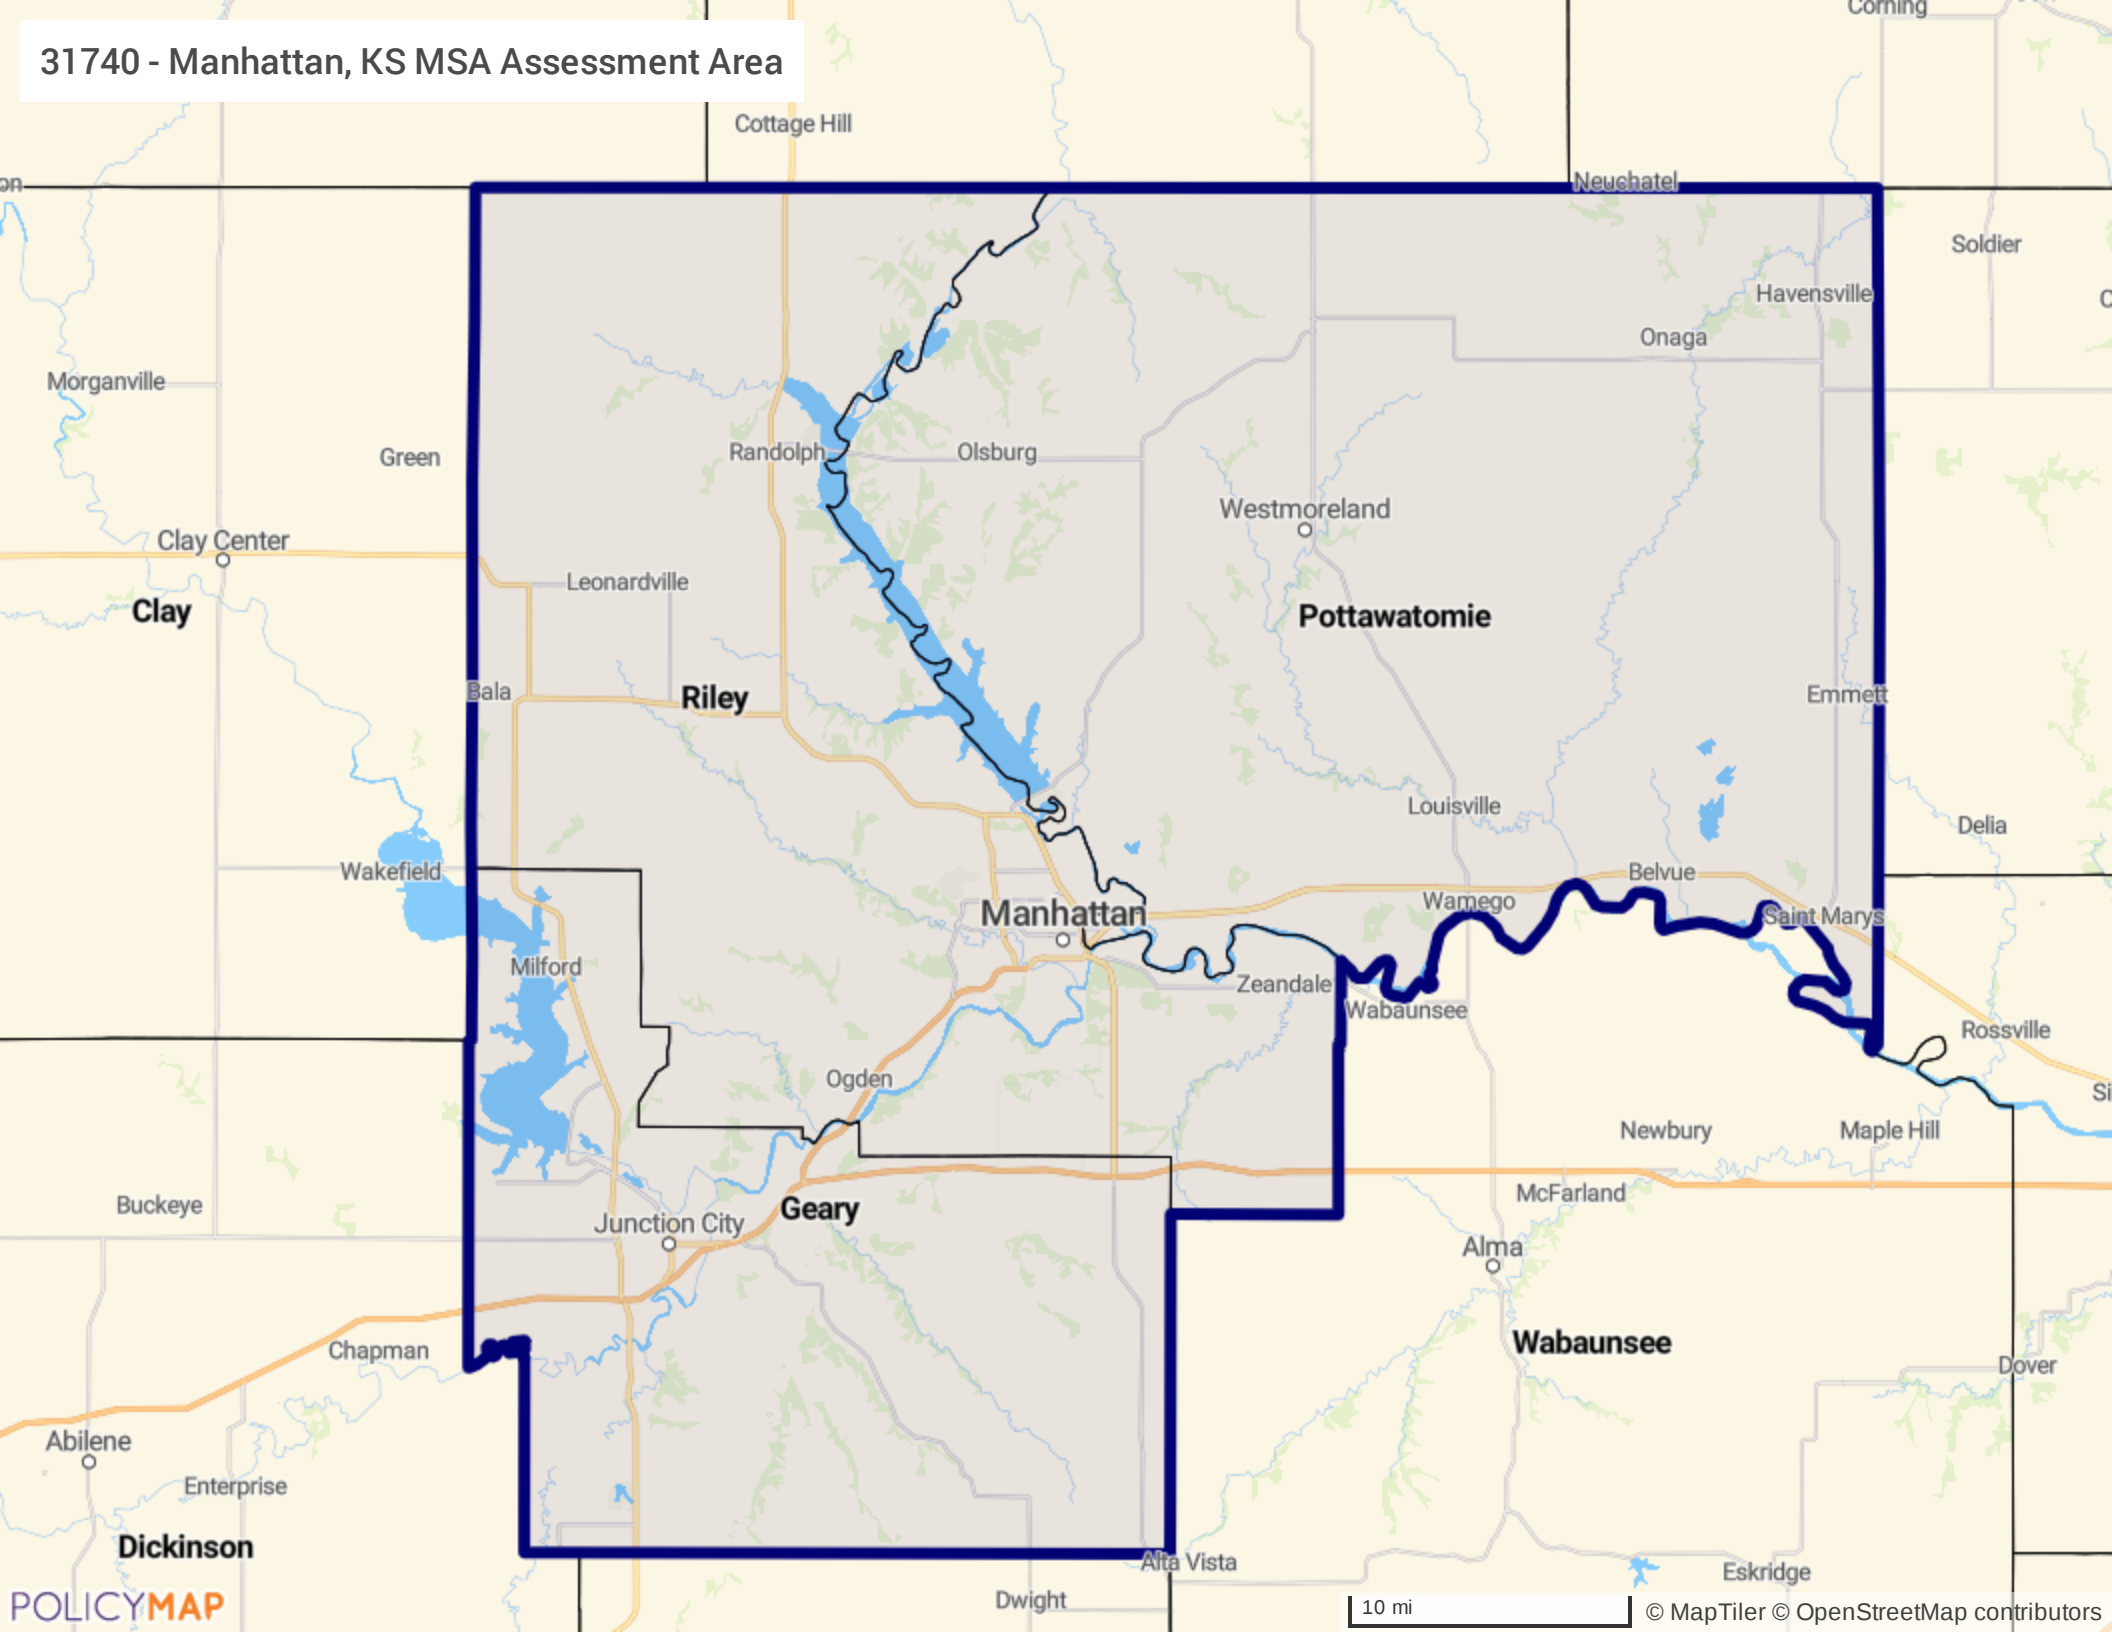

31740 - Manhattan, KS MSA Assessment Area