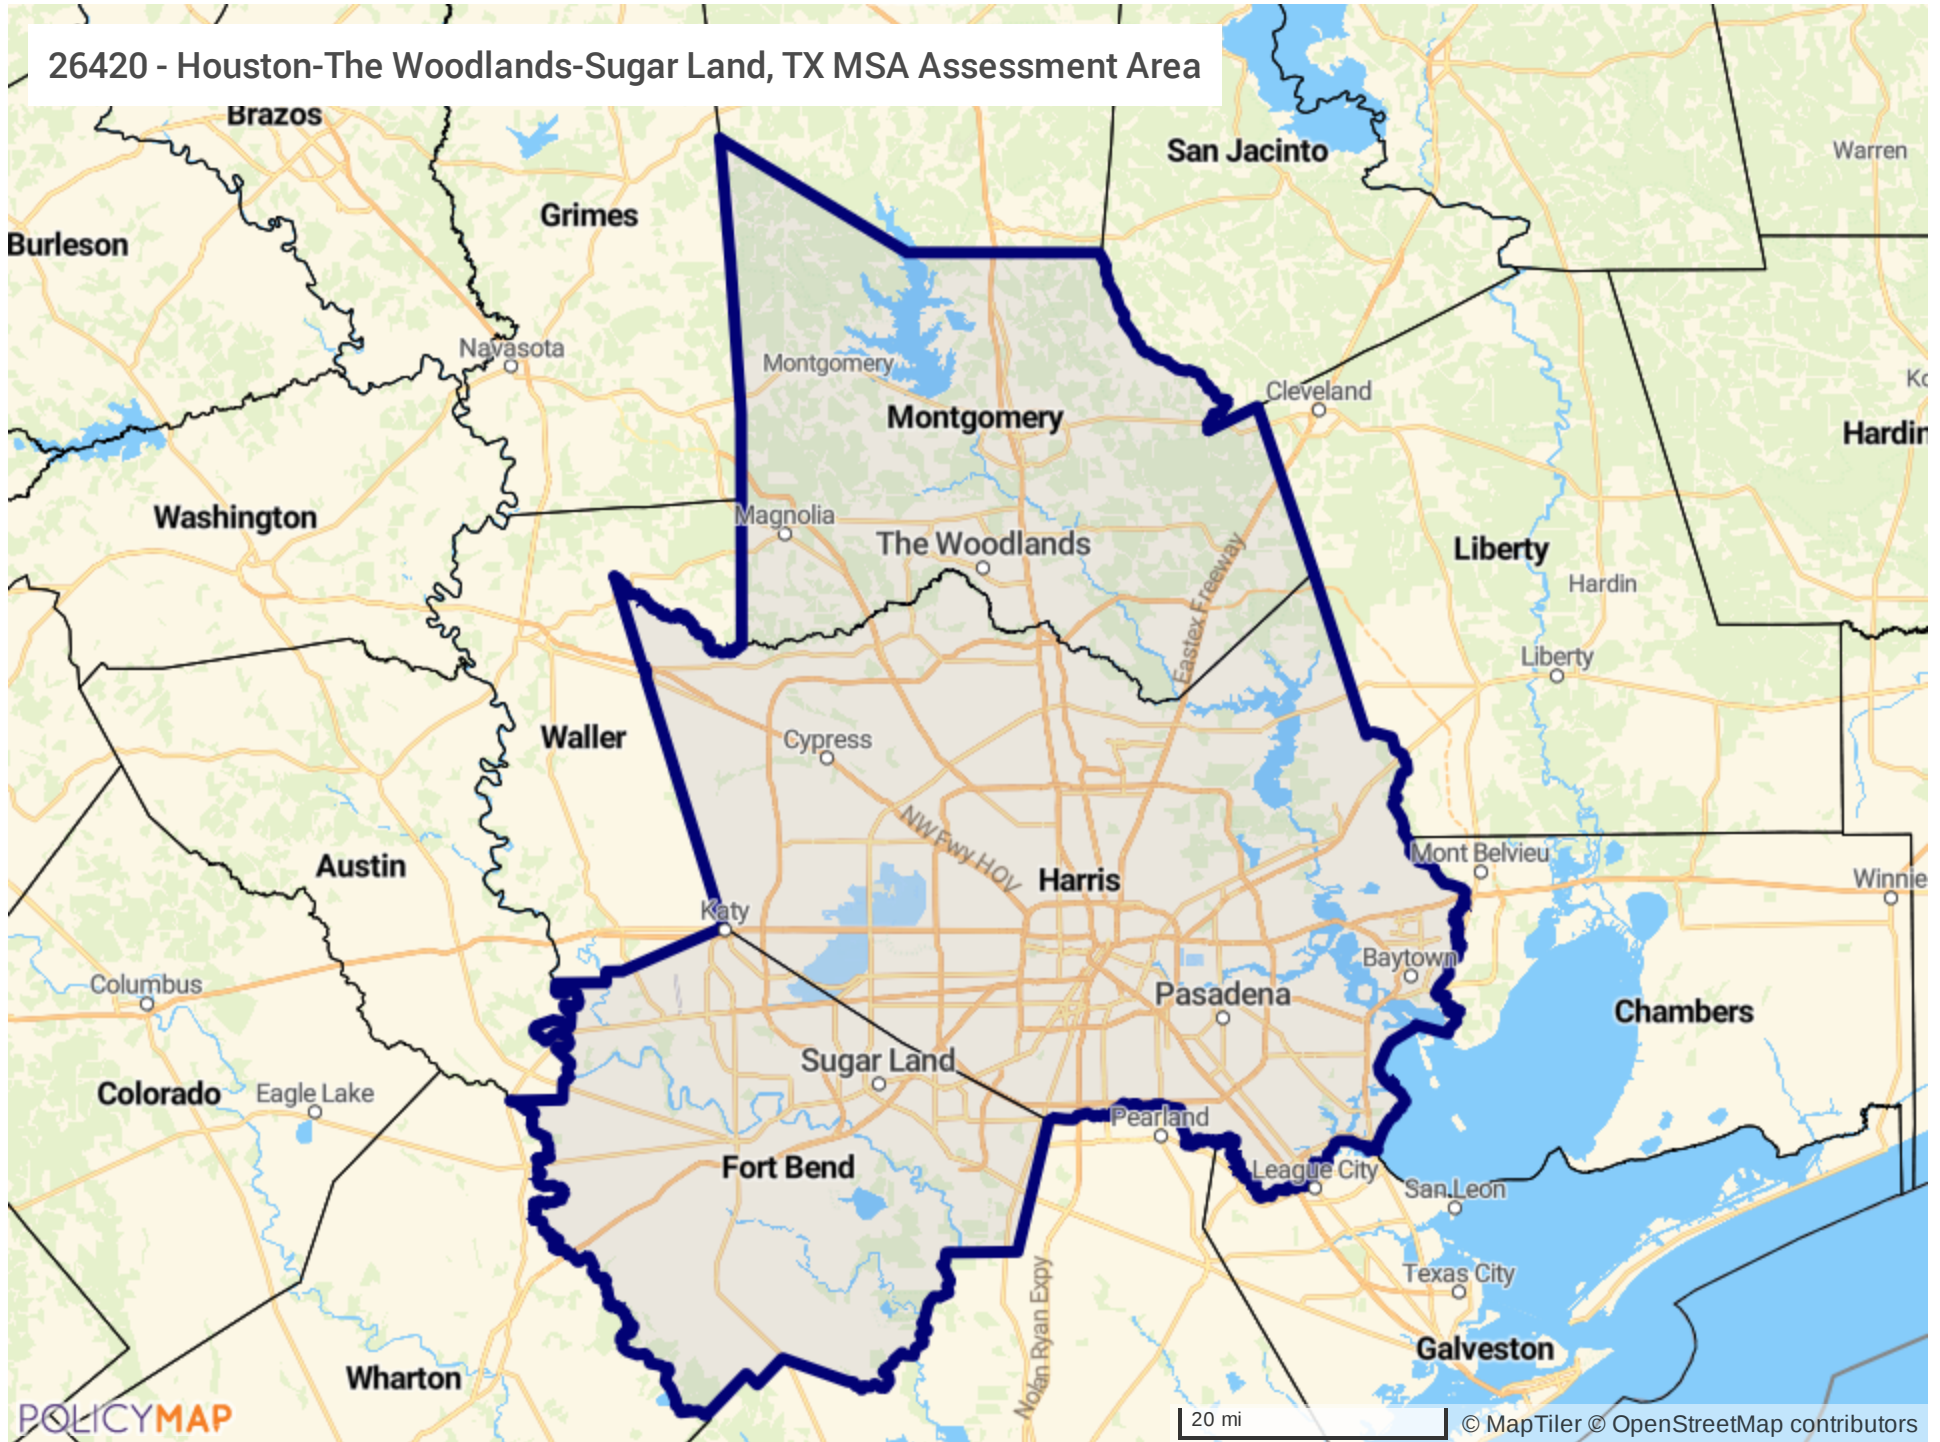

a 12420 - Austin-Round Rock-Georgetown, TX MSA Assessment Area

10 mi

© MapTiler © OpenStreetMap contributors

26420 - Houston-The Woodlands-Sugar Land, TX MSA Assessment Area

41700 - San Antonio-New Braunfels, TX MSA Assessment Area