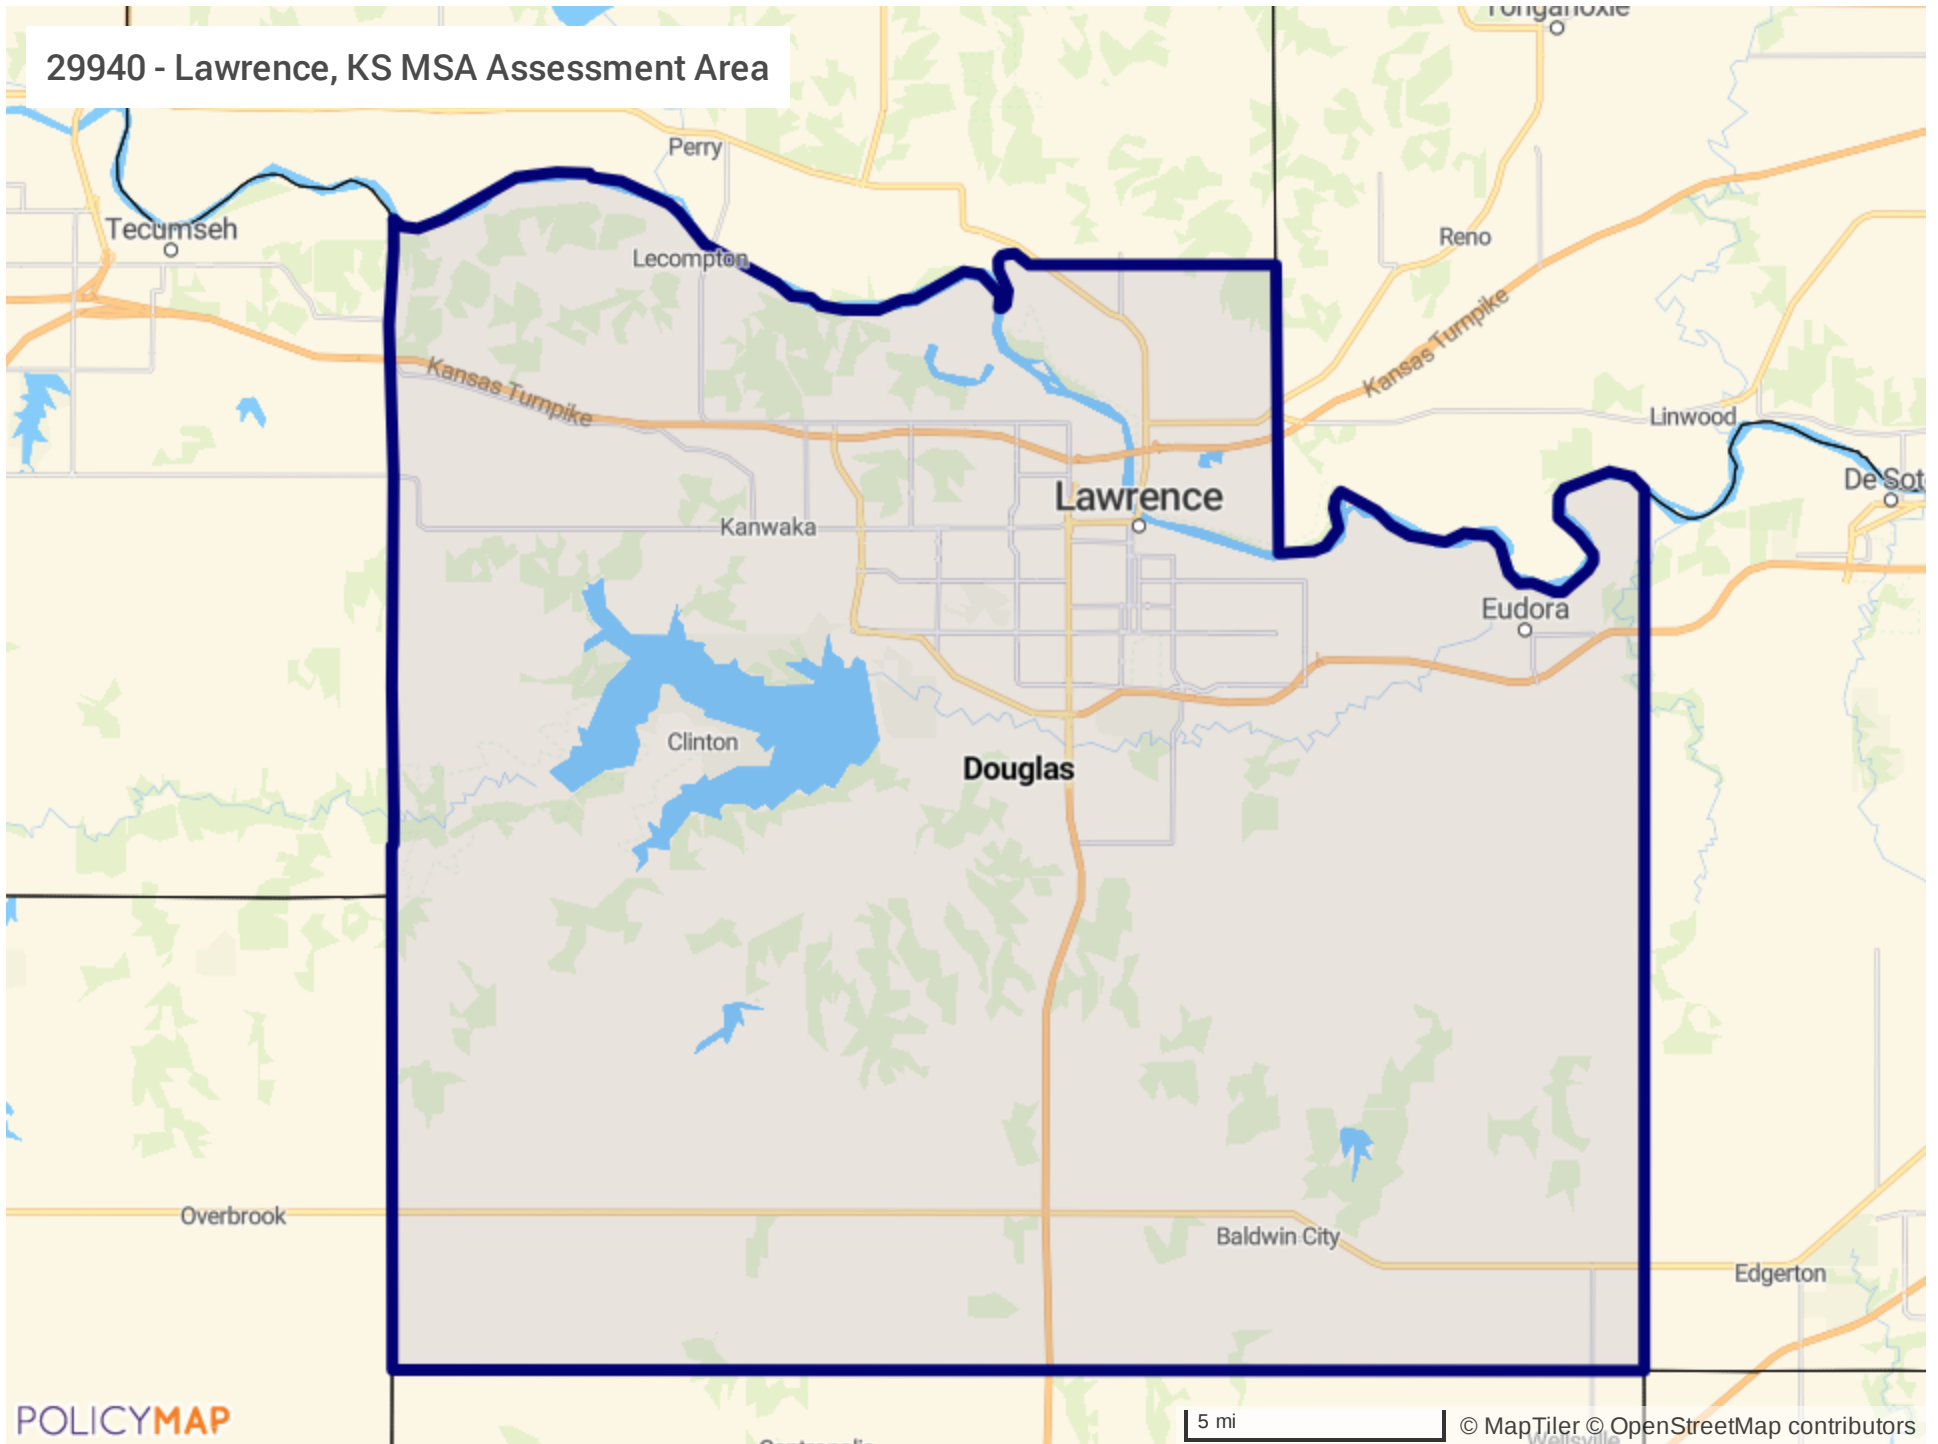

38060 - Phoenix-Mesa-Chandler, AZ MSA - Assessment Area

San Diego County Assessment Area

# Los Angeles County Assessment Area

14500 - Boulder, CO MSA - Assessment Area

19740 - Denver-Aurora-Lakewood, CO MSA - Assessment Area

39380 - Pueblo, CO MSA - Assessment Area

99999 - CO NonMSA Assessment Area

28140 - Kansas City, MO-KS MMSA Assessment Area

29940 - Lawrence, KS MSA Assessment Area

a 12420 - Austin-Round Rock-Georgetown, TX MSA Assessment Area

10 mi

© MapTiler © OpenStreetMap contributors

26420 - Houston-The Woodlands-Sugar Land, TX MSA Assessment Area

41700 - San Antonio-New Braunfels, TX MSA Assessment Area