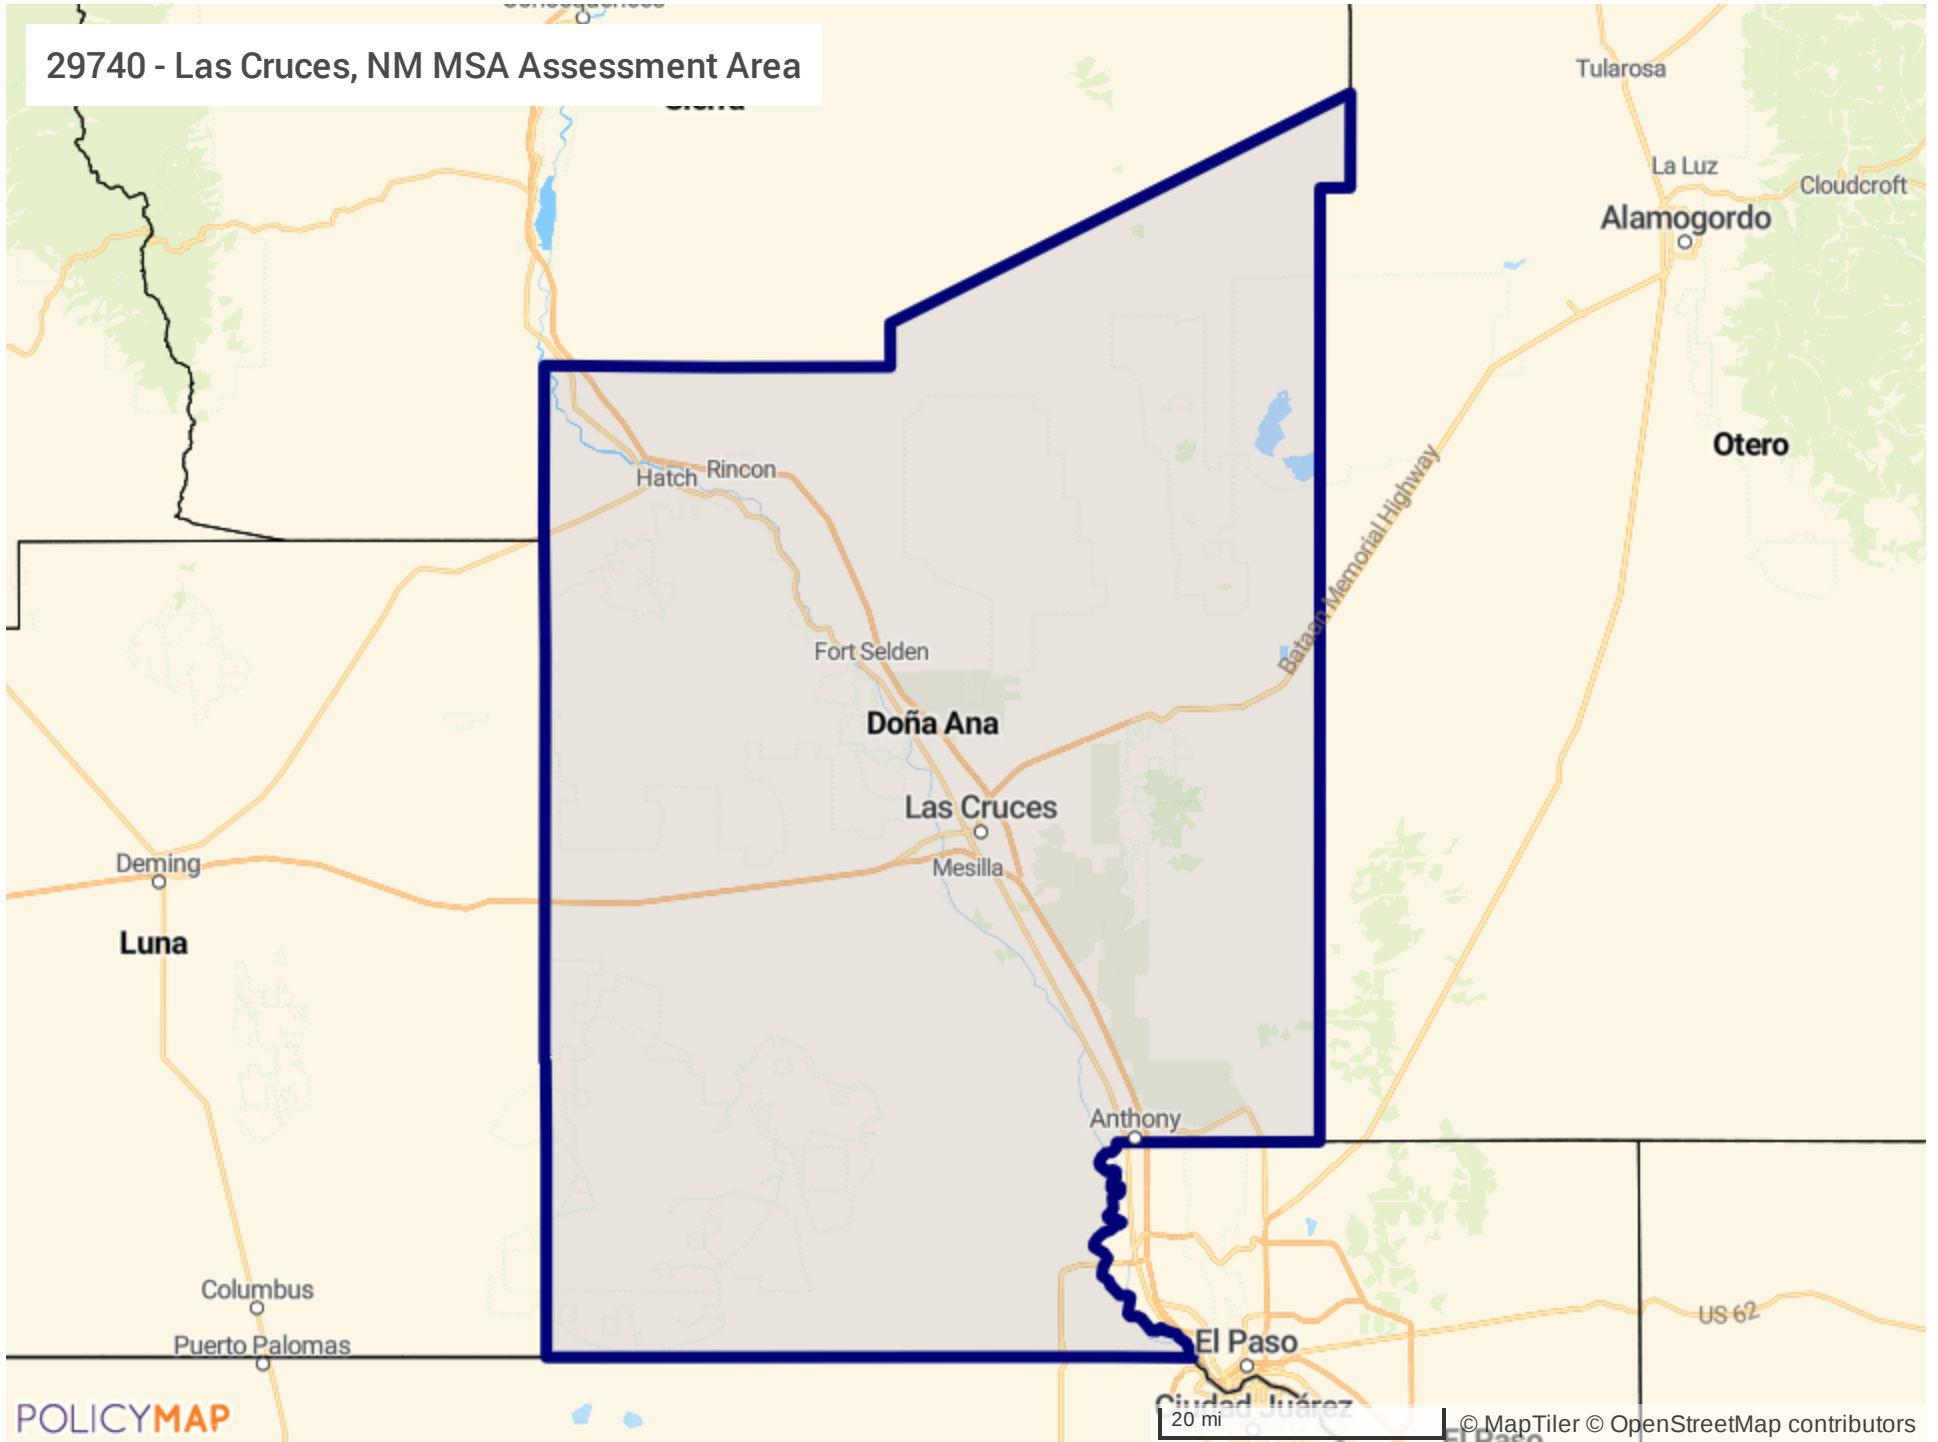

38060 - Phoenix-Mesa-Chandler, AZ MSA - Assessment Area

San Diego County Assessment Area

28140 - Kansas City, MO-KS MMSA Assessment Area

29940 - Lawrence, KS MSA Assessment Area

# 31740 - Manhattan, KS MSA Assessment Area

48620 - Wichita, KS MSA Assessment Area

99999 - KS NonMSA Assessment Area

10740 - Albuquerque, NM MSA Assessment Area

29740 - Las Cruces, NM MSA Assessment Area

a 12420 - Austin-Round Rock-Georgetown, TX MSA Assessment Area

10 mi

© MapTiler © OpenStreetMap contributors

26420 - Houston-The Woodlands-Sugar Land, TX MSA Assessment Area

41700 - San Antonio-New Braunfels, TX MSA Assessment Area