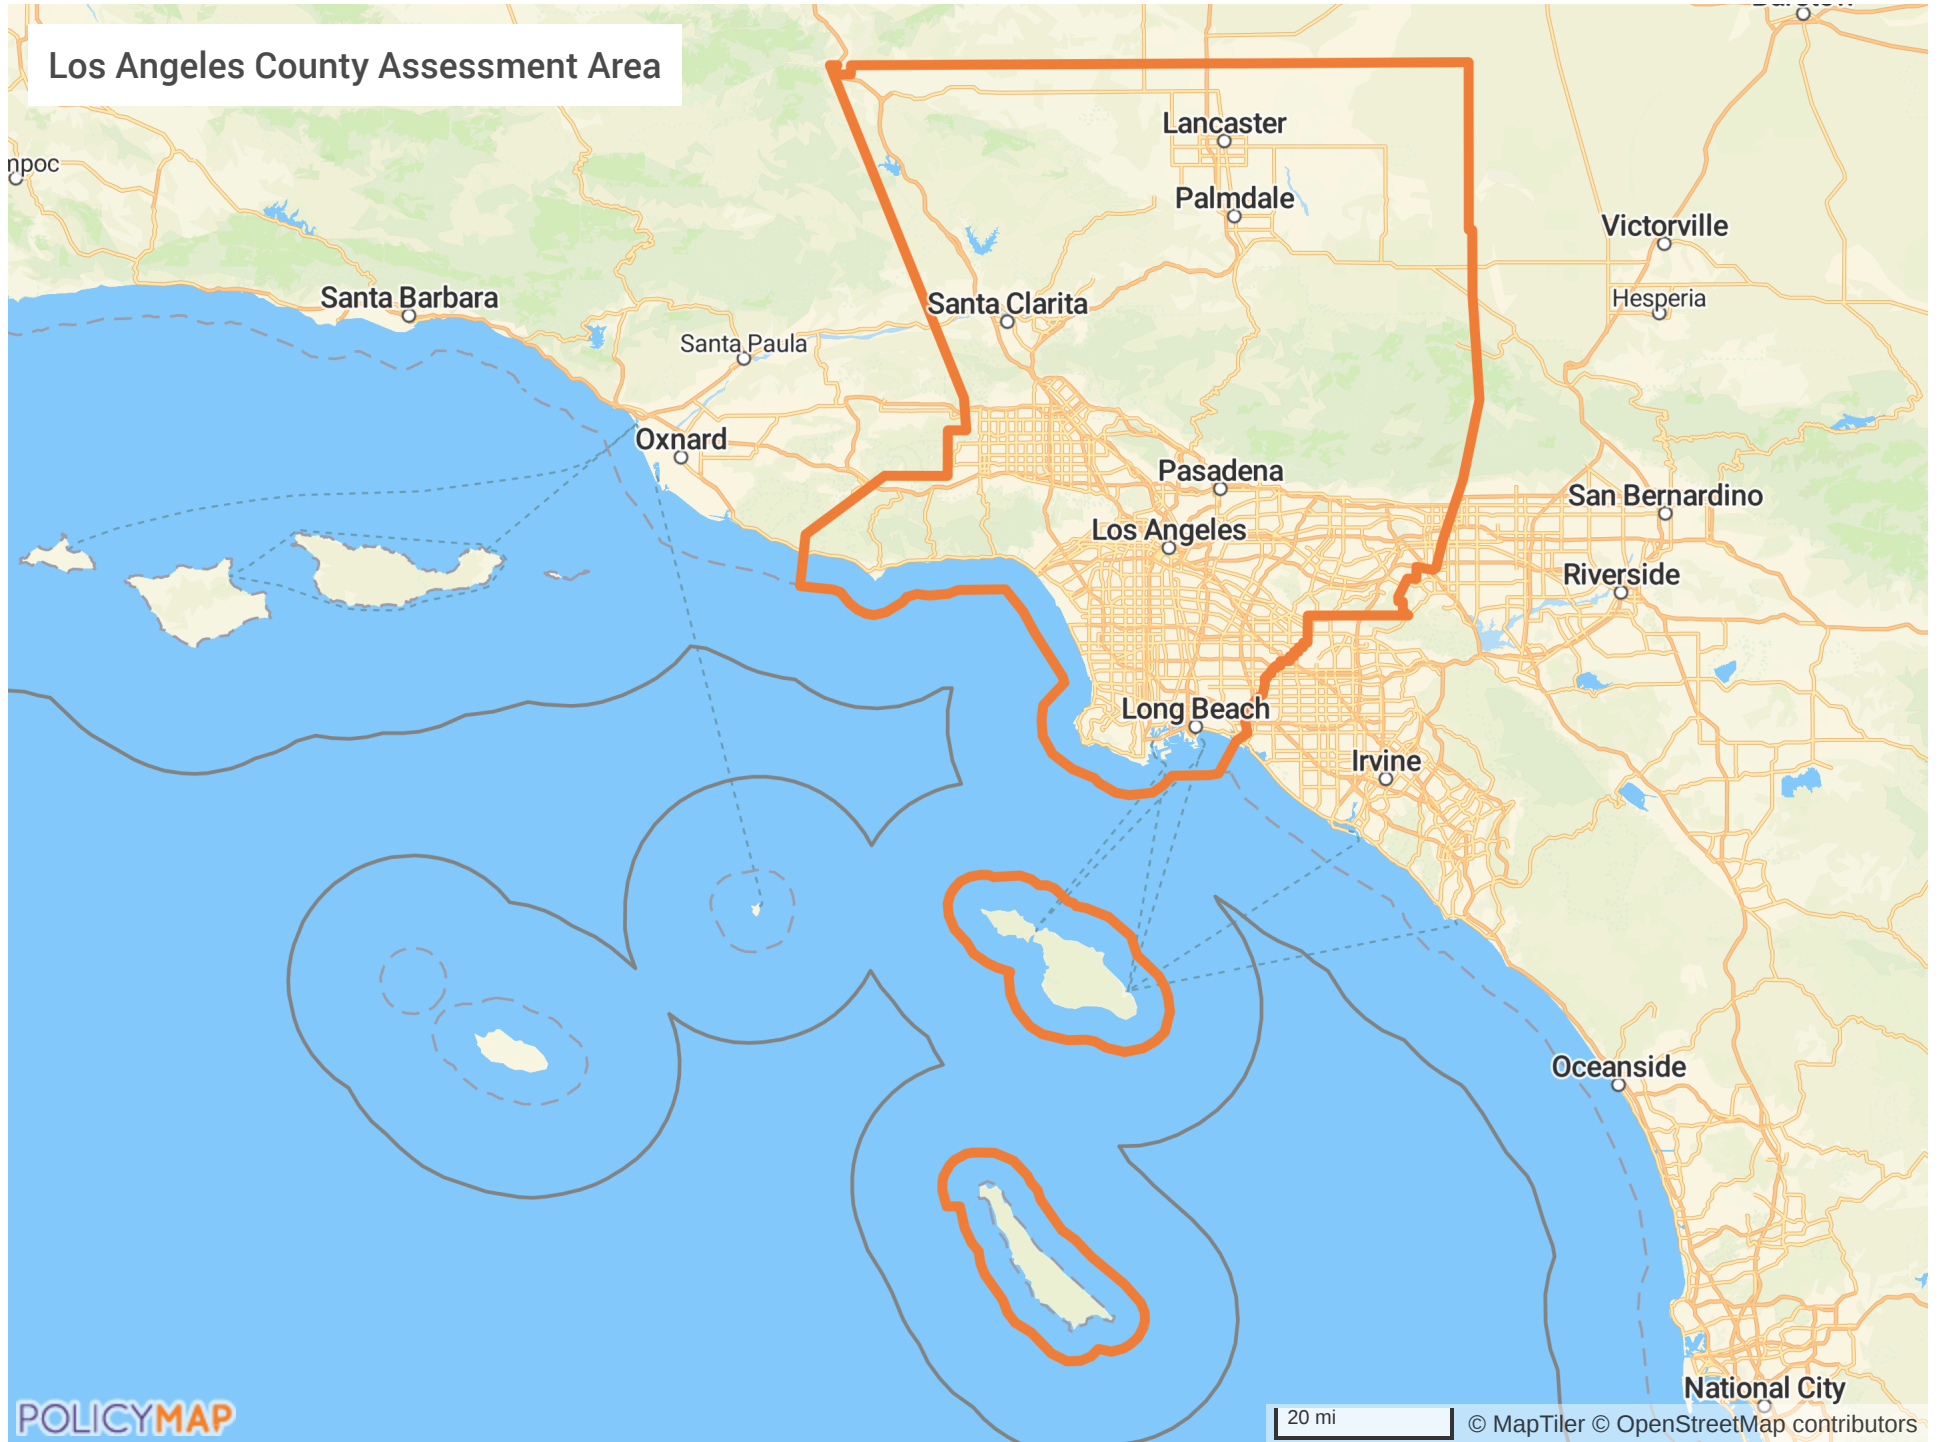

38060 - Phoenix-Mesa-Chandler, AZ MSA - Assessment Area

San Diego County Assessment Area

# Los Angeles County Assessment Area

14500 - Boulder, CO MSA - Assessment Area

19740 - Denver-Aurora-Lakewood, CO MSA - Assessment Area

39380 - Pueblo, CO MSA - Assessment Area

99999 - CO NonMSA Assessment Area

28140 - Kansas City, MO-KS MMSA Assessment Area

29940 - Lawrence, KS MSA Assessment Area

a 12420 - Austin-Round Rock-Georgetown, TX MSA Assessment Area

10 mi

© MapTiler © OpenStreetMap contributors

26420 - Houston-The Woodlands-Sugar Land, TX MSA Assessment Area

41700 - San Antonio-New Braunfels, TX MSA Assessment Area