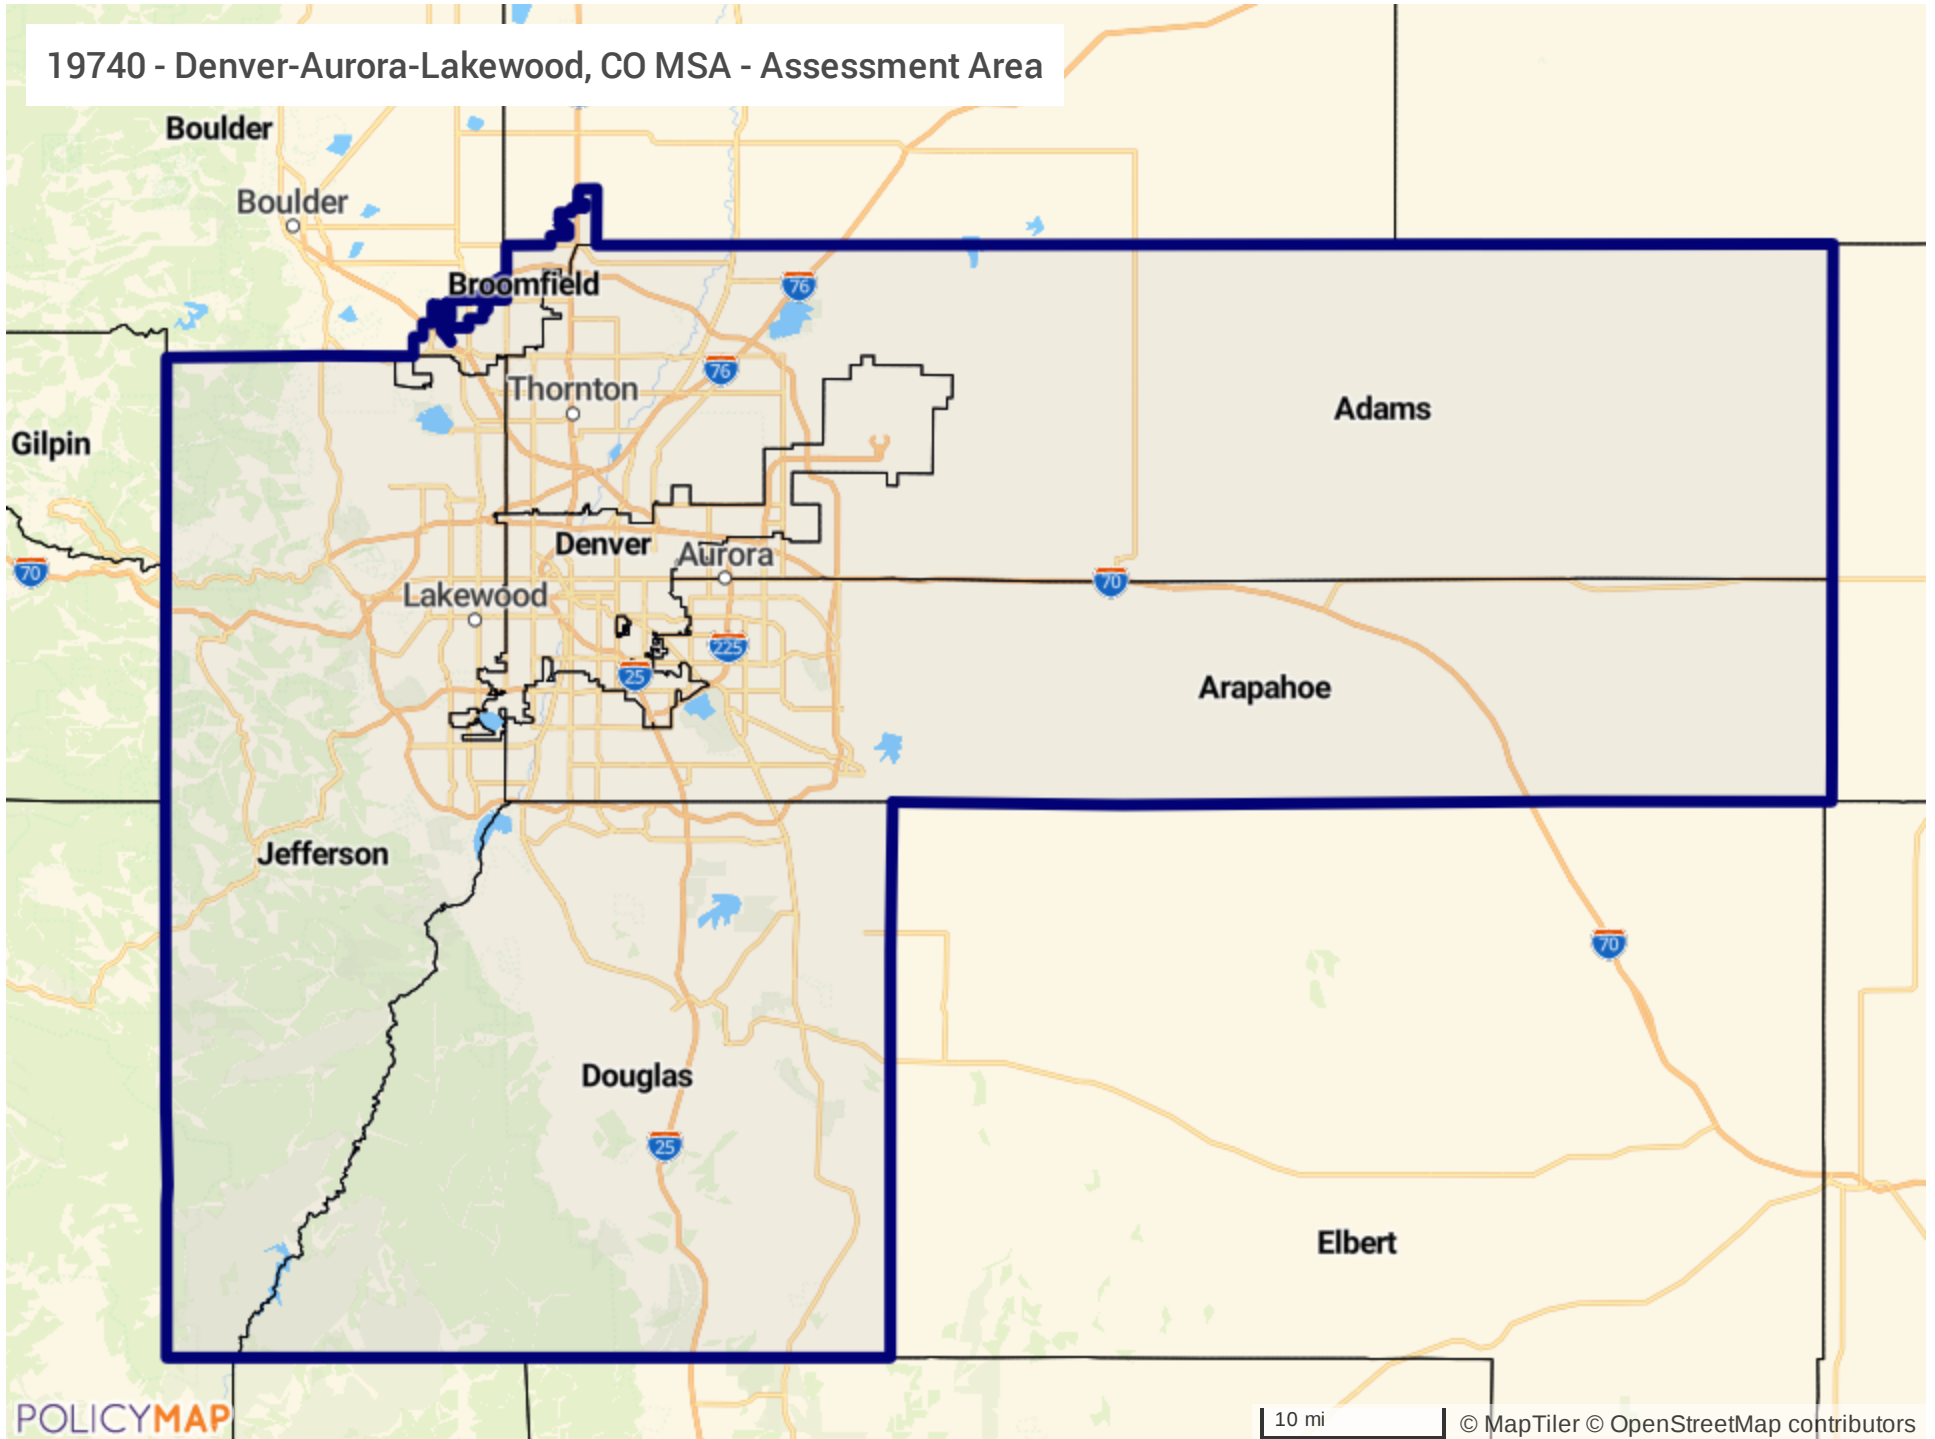

38060 - Phoenix-Mesa-Chandler, AZ MSA - Assessment Area

San Diego County Assessment Area

# Los Angeles County Assessment Area

14500 - Boulder, CO MSA - Assessment Area

19740 - Denver-Aurora-Lakewood, CO MSA - Assessment Area

39380 - Pueblo, CO MSA - Assessment Area

99999 - CO NonMSA Assessment Area

28140 - Kansas City, MO-KS MMSA Assessment Area

29940 - Lawrence, KS MSA Assessment Area

a 12420 - Austin-Round Rock-Georgetown, TX MSA Assessment Area

10 mi

© MapTiler © OpenStreetMap contributors

26420 - Houston-The Woodlands-Sugar Land, TX MSA Assessment Area

41700 - San Antonio-New Braunfels, TX MSA Assessment Area