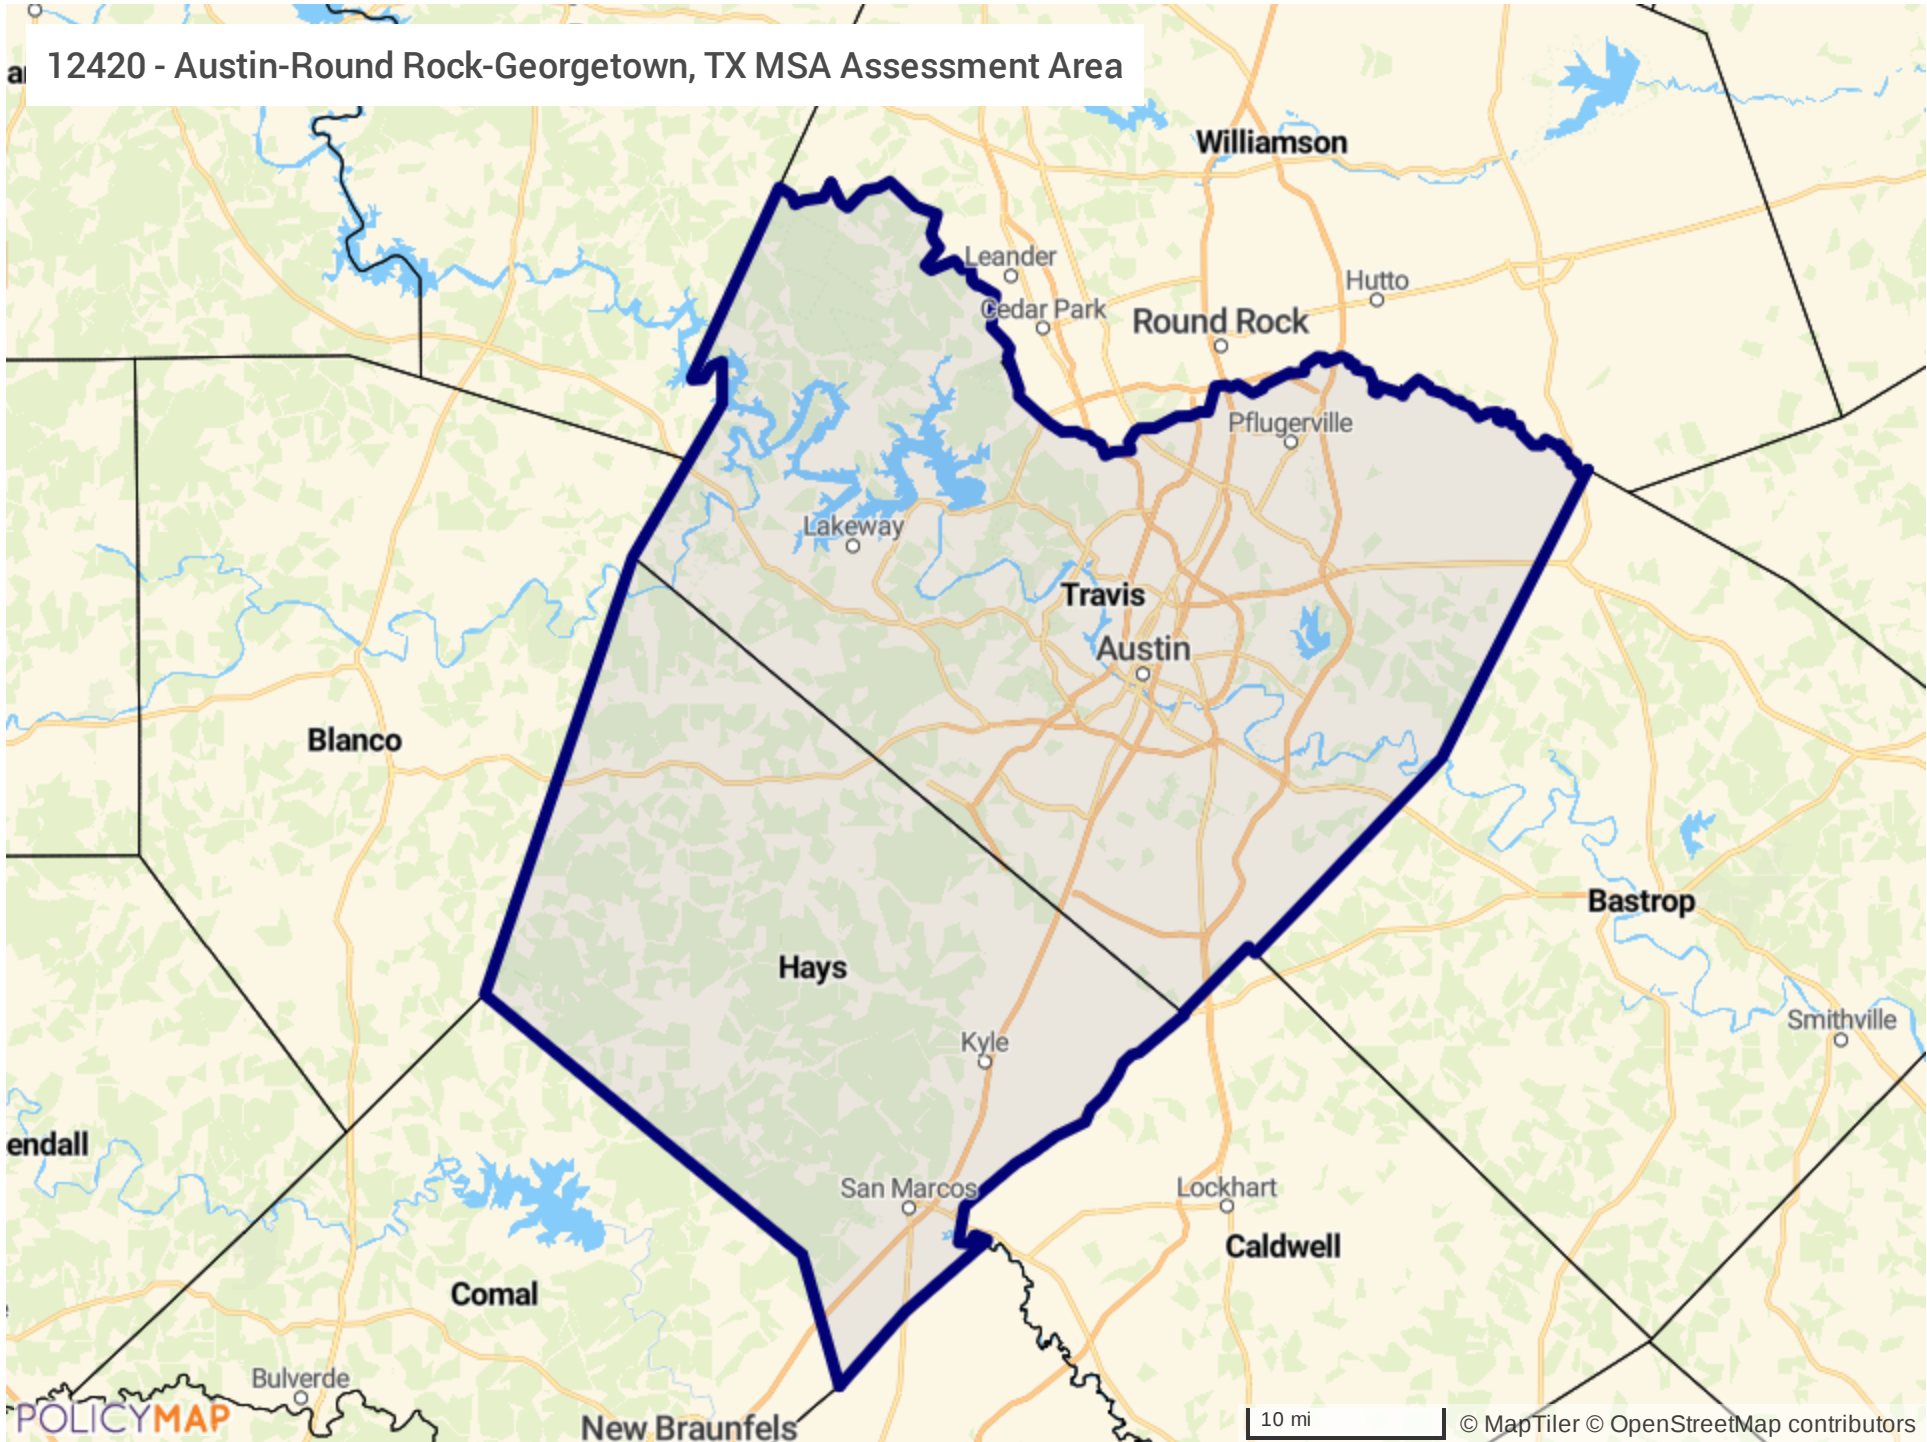

a 12420 - Austin-Round Rock-Georgetown, TX MSA Assessment Area

10 mi

© MapTiler © OpenStreetMap contributors

26420 - Houston-The Woodlands-Sugar Land, TX MSA Assessment Area

41700 - San Antonio-New Braunfels, TX MSA Assessment Area