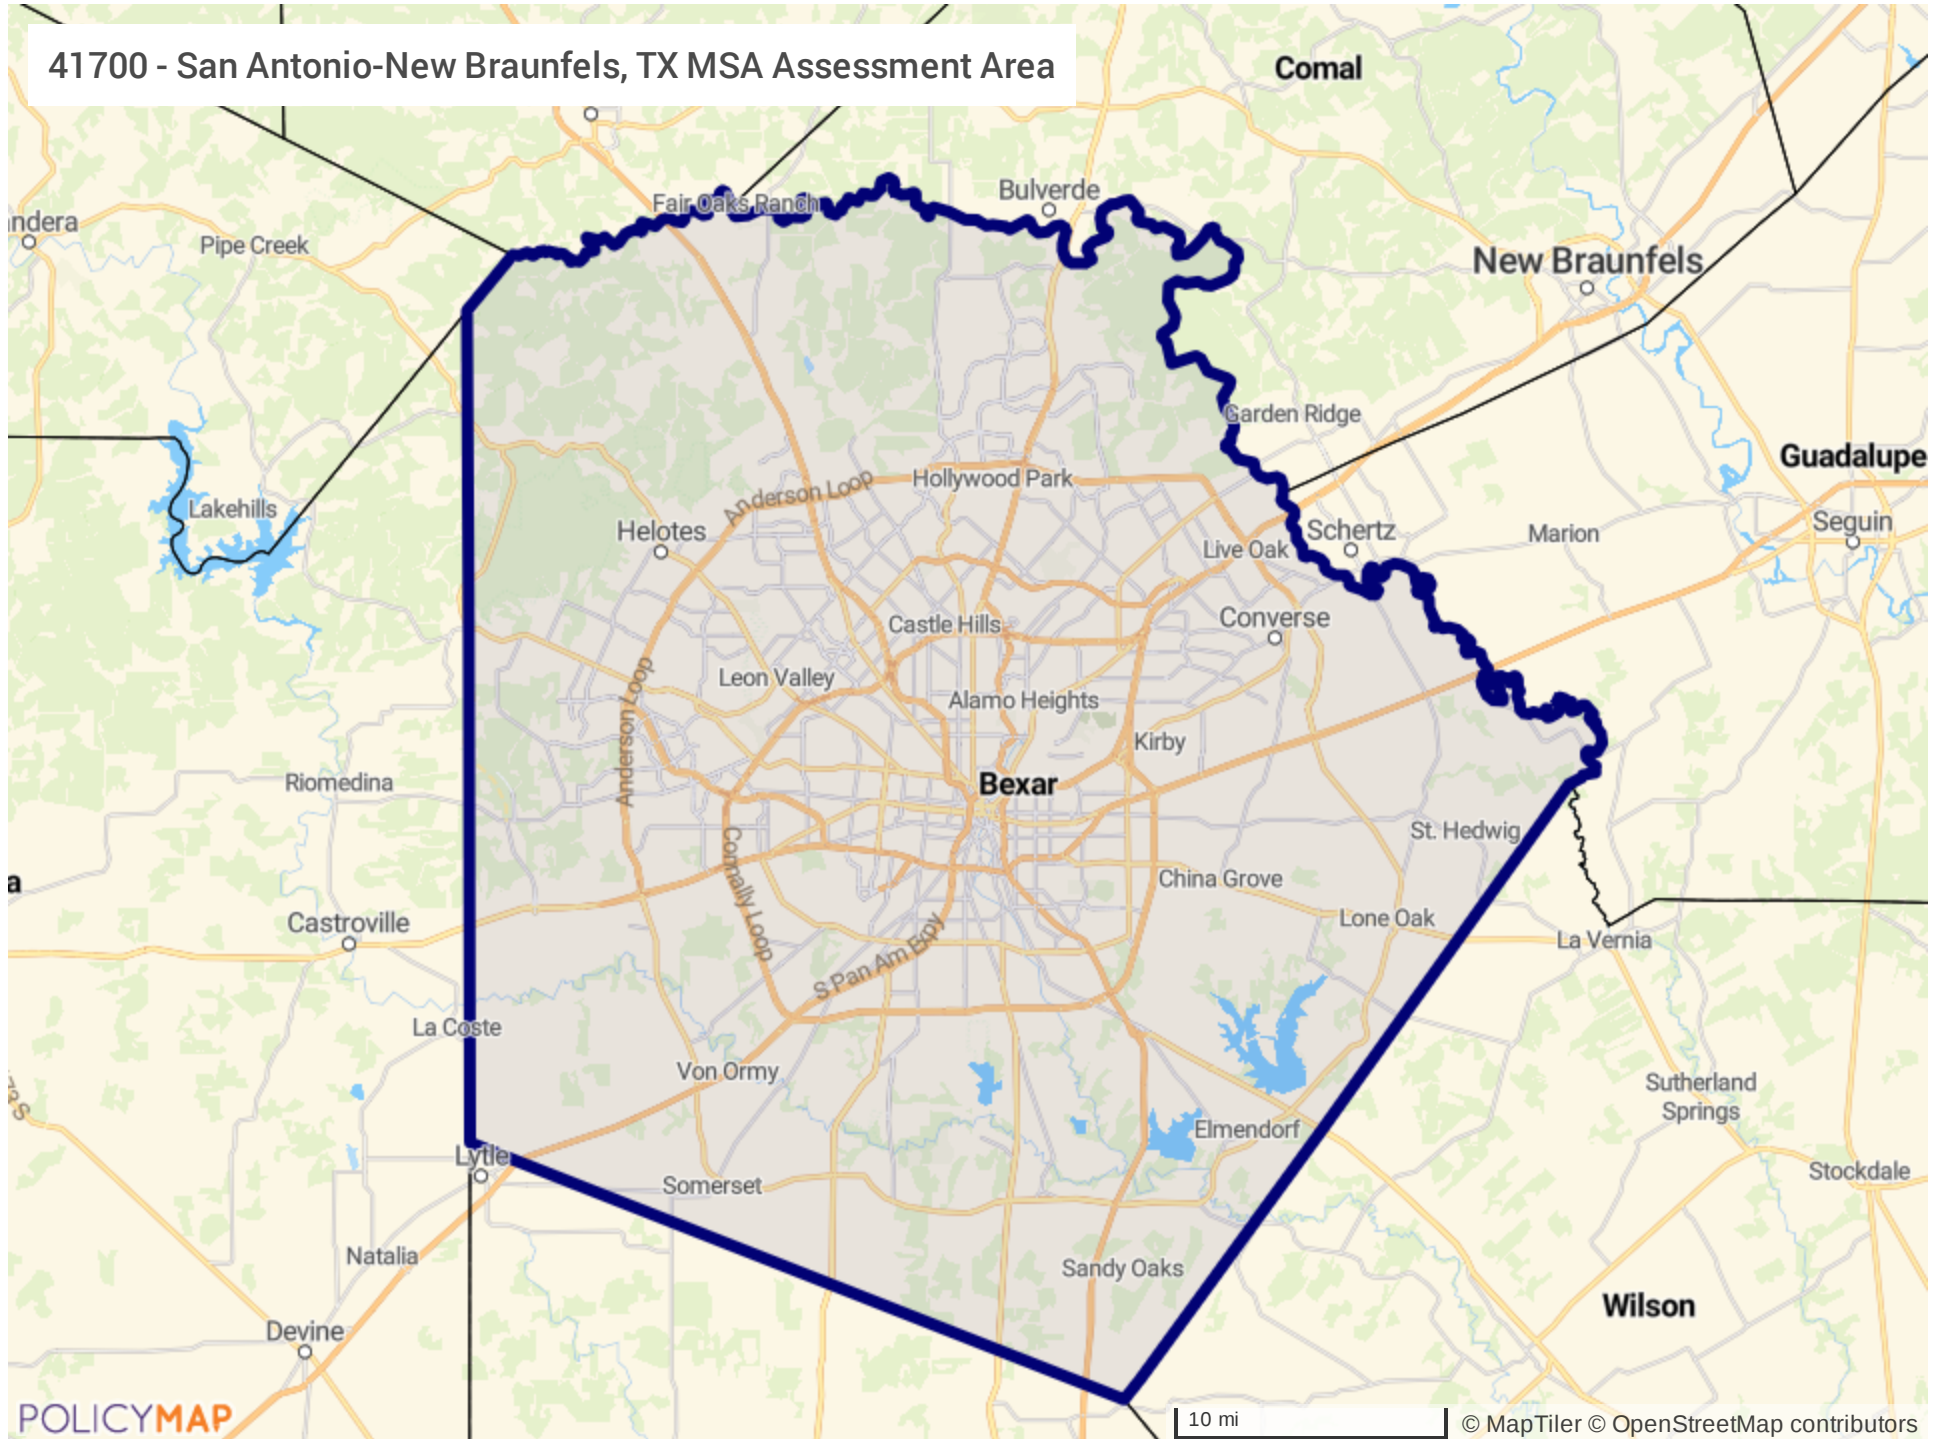

a 12420 - Austin-Round Rock-Georgetown, TX MSA Assessment Area

10 mi

© MapTiler © OpenStreetMap contributors

26420 - Houston-The Woodlands-Sugar Land, TX MSA Assessment Area

41700 - San Antonio-New Braunfels, TX MSA Assessment Area