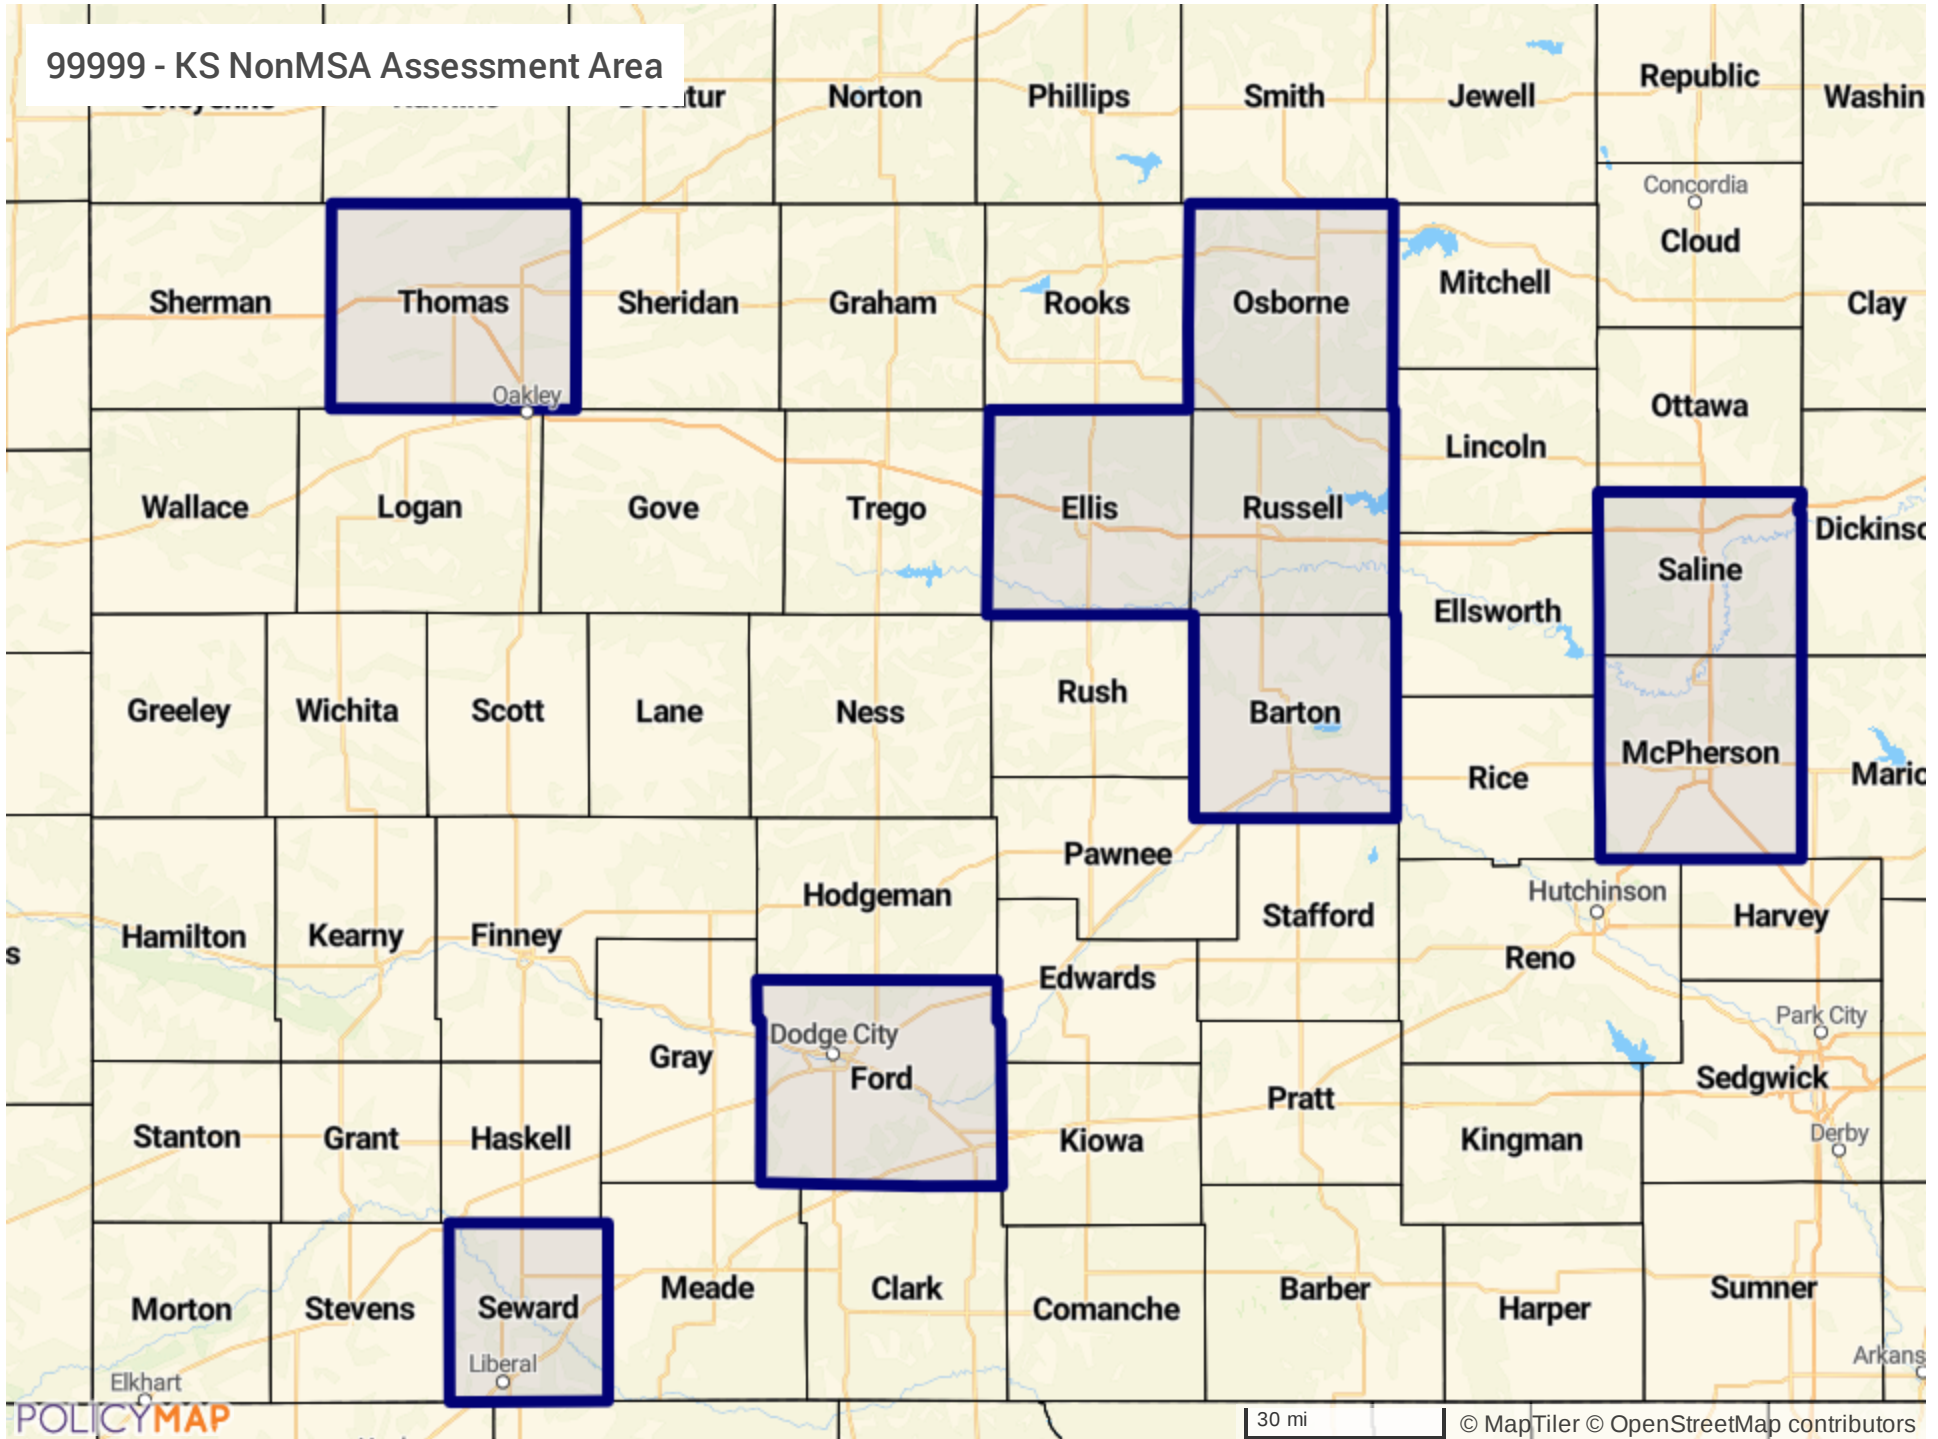

99999 - KS NonMSA Assessment Area