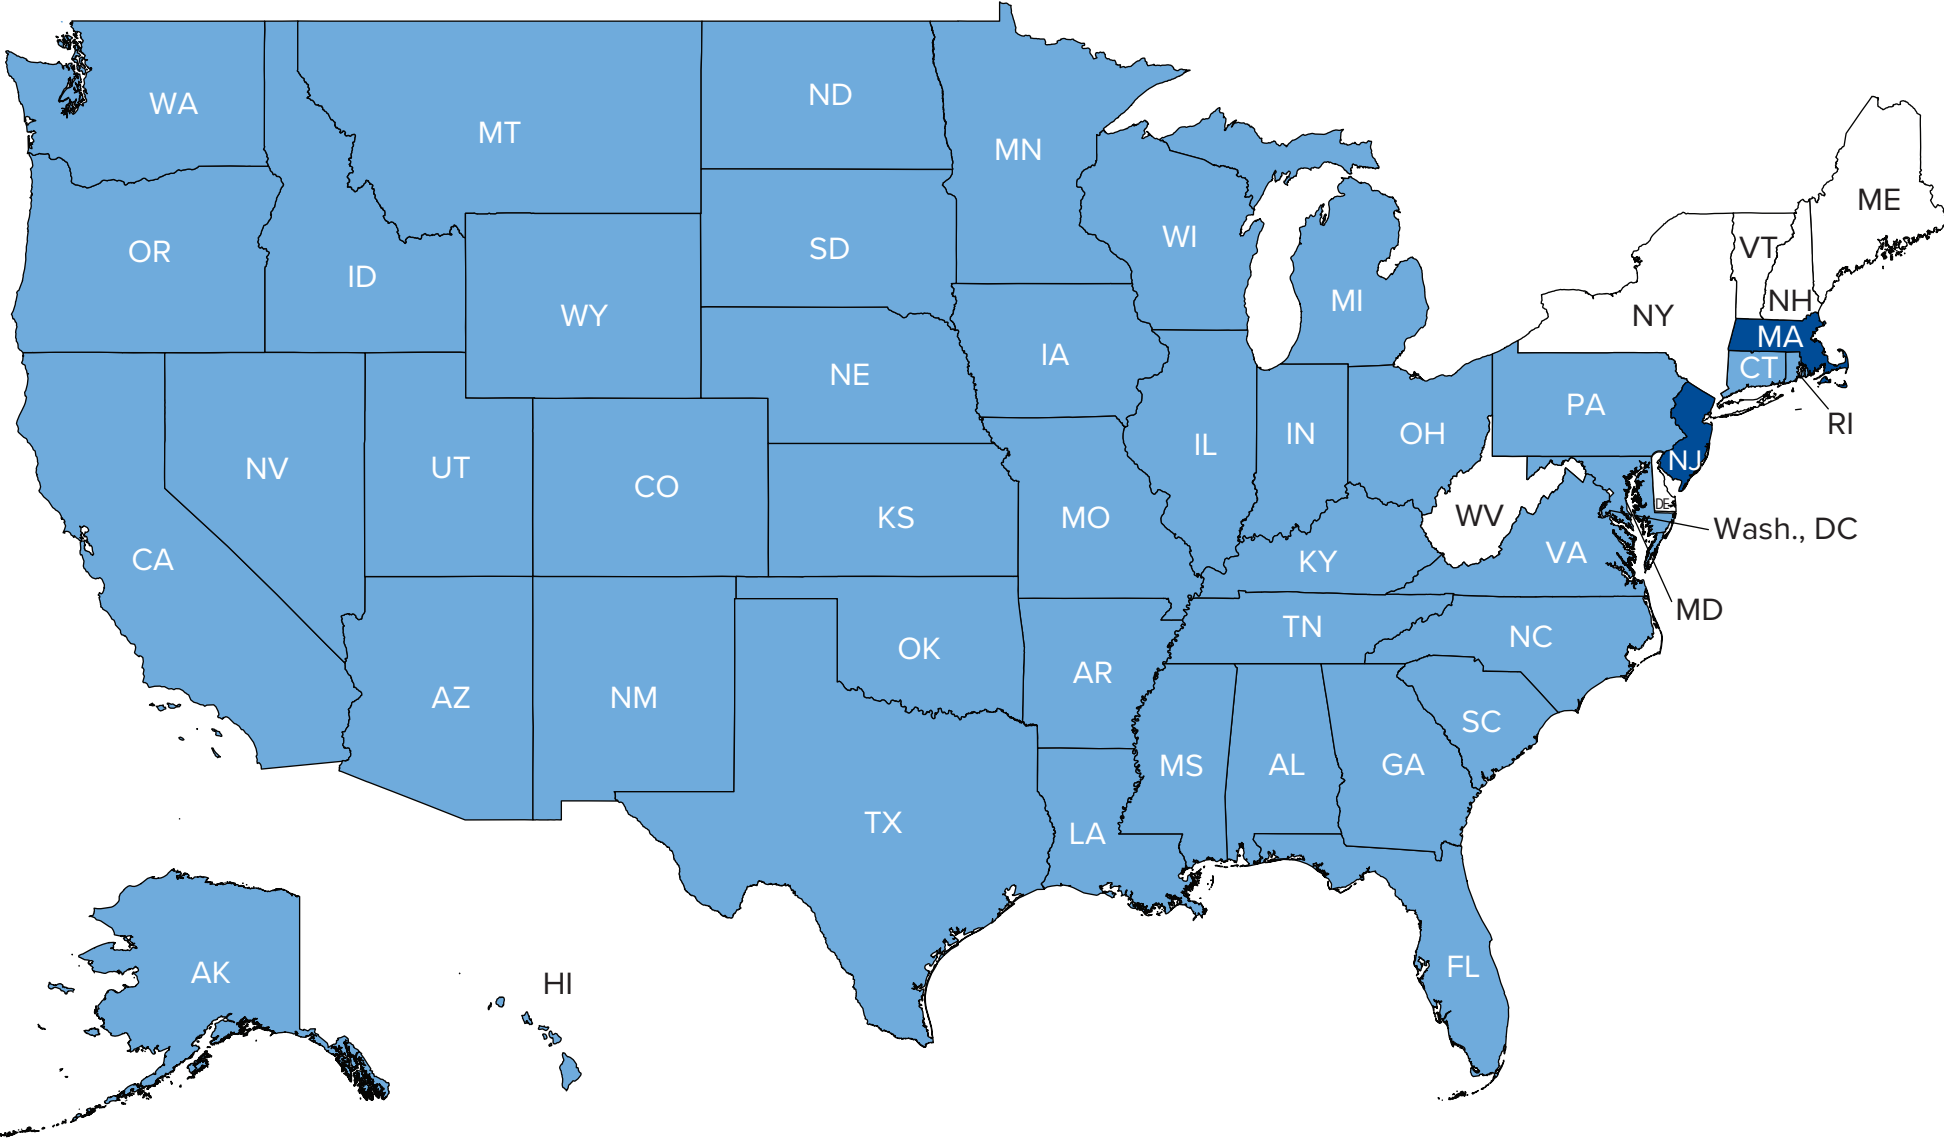

State Map for Mortgage Origination

Light blue box: Origination & Servicing Dark blue box: Origination Only